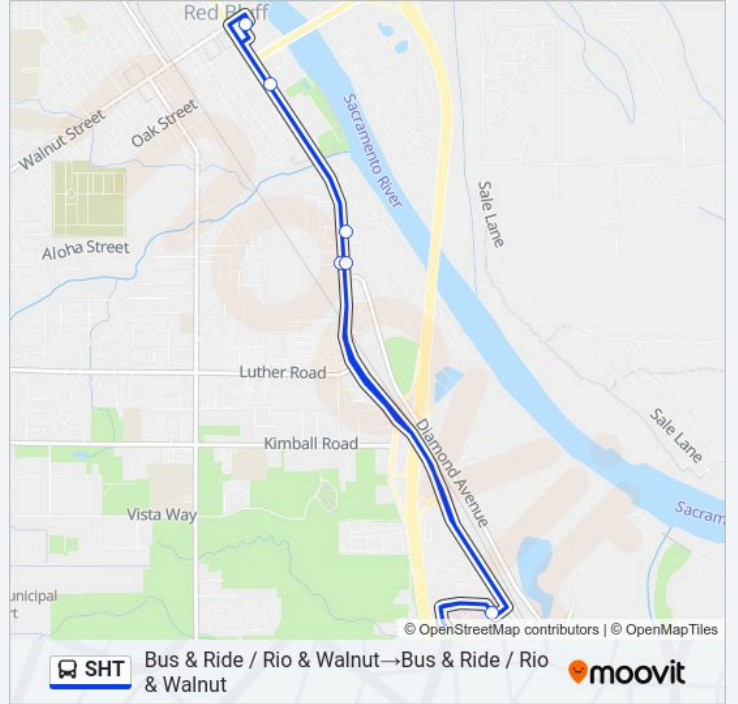

(1) Bus & Ride / Rio & Walnut→Bus & Ride / Rio & Walnut: 8:00 AM-6:00 PM

Use the Moovit App to find the closest SHT bus station near you and find out when is the next SHT bus arriving.

**Direction: Bus & Ride / Rio & Walnut→Bus & Ride / Rio & Walnut**

7 stops

[VIEW LINE SCHEDULE](#)

Bus & Ride / Rio & Walnut

Lariat Bowl

St. Elizabeth Hospital

Riverside Plaza

Red Bluff Social Services

Villa Columba

Bus & Ride / Rio & Walnut

**SHT bus Time Schedule**

Bus & Ride / Rio & Walnut→Bus & Ride / Rio & Walnut Route Timetable:

Monday	8:00 AM-6:00 PM
Tuesday	8:00 AM-6:00 PM
Wednesday	8:00 AM-6:00 PM
Thursday	8:00 AM-6:00 PM
Friday	8:00 AM-6:00 PM
Saturday	Not Operational
Sunday	Not Operational

**SHT bus Info**

**Direction:** Bus & Ride / Rio & Walnut→Bus & Ride / Rio & Walnut

**Stops:** 7

**Trip Duration:** 60 min

**Line Summary:**

SHT bus time schedules and route maps are available in an offline PDF at [moovitapp.com](https://moovitapp.com). Use the Moovit App to see live bus times, train schedule or subway schedule, and step-by-step directions for all public transit in Redding.