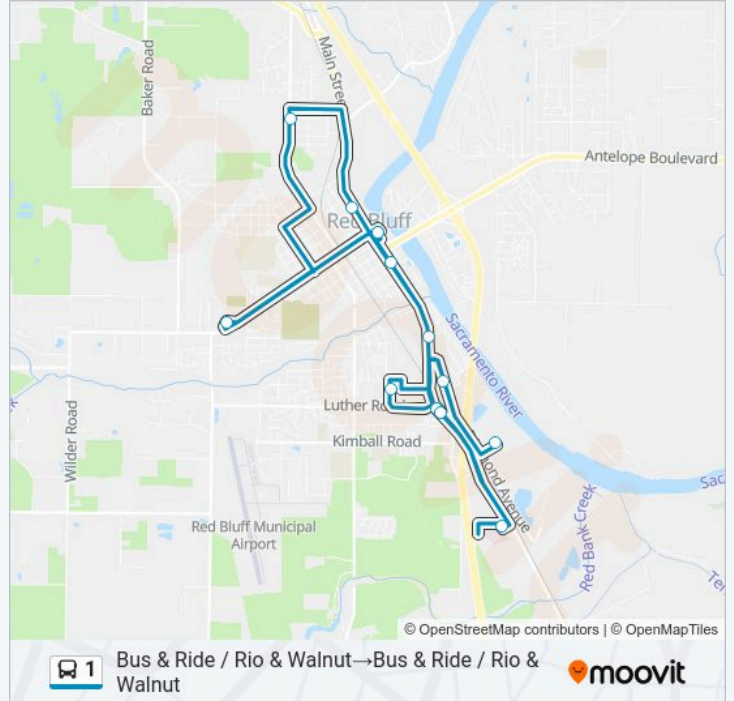

14 stops

[VIEW LINE SCHEDULE](#)

Bus & Ride / Rio & Walnut

Walmart & Mill St.

Walgreen's

St. Elizabeth Hospital

Wendy's

Tehama County Library

Shasta College

Red Bluff Social Services

Villa Columba

Bus & Ride / Rio & Walnut

Tehama County Health Center

Sacred Heart School

Union & North Main

Bus & Ride / Rio & Walnut

**1 bus Time Schedule**

Bus & Ride / Rio & Walnut→Bus & Ride / Rio & Walnut Route Timetable:

Monday	7:00 AM-5:00 PM
Tuesday	7:00 AM-5:00 PM
Wednesday	7:00 AM-5:00 PM
Thursday	7:00 AM-5:00 PM
Friday	7:00 AM-5:00 PM
Saturday	Not Operational
Sunday	Not Operational

**1 bus Info**

**Direction:** Bus & Ride / Rio & Walnut→Bus & Ride / Rio & Walnut

**Stops:** 14

**Trip Duration:** 55 min

**Line Summary:**

1 bus time schedules and route maps are available in an offline PDF at [moovitapp.com](https://moovitapp.com). Use the Moovit App to see live bus times, train schedule or subway schedule, and step-by-step directions for all public transit in Redding.