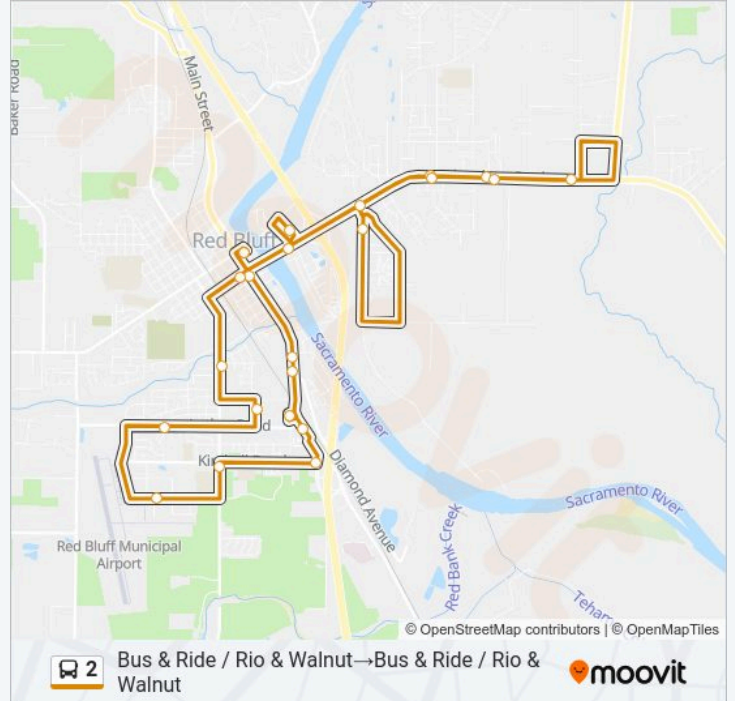

Walmart & Mill St.

South Jackson & Lay

Red Bluff City Hall

Bus & Ride / Rio & Walnut

2 bus time schedules and route maps are available in an offline PDF at moovitapp.com. Use the Moovit App to see live bus times, train schedule or subway schedule, and step-by-step directions for all public transit in Redding.

© 2024 Moovit - All Rights Reserved