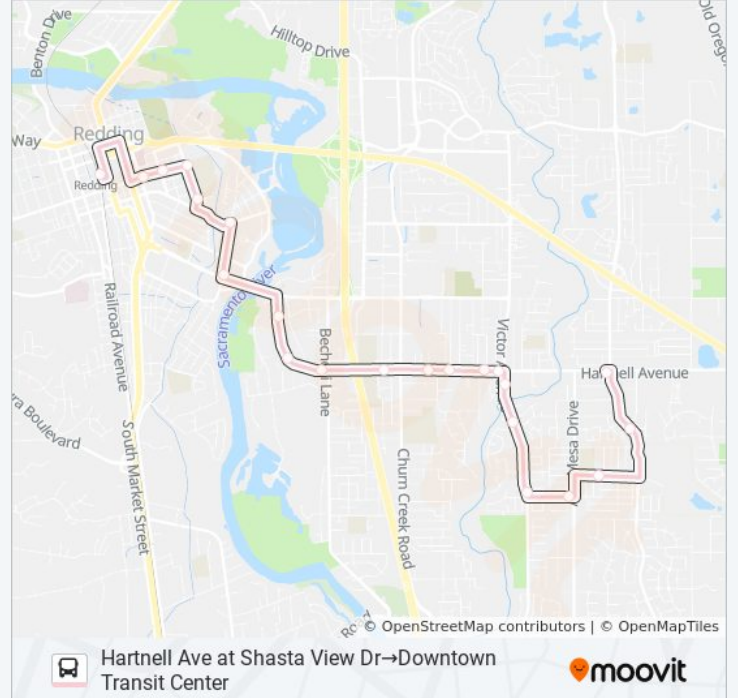

Sequoia St at Placer St

Placer St at Continental St

Placer St at East St

Downtown Transit Center

5 bus time schedules and route maps are available in an offline PDF at moovitapp.com. Use the [Moovit App](#) to see live bus times, train schedule or subway schedule, and step-by-step directions for all public transit in Redding.

[About Moovit](#) • [MaaS Solutions](#) • [Supported Countries](#) • [Mooviter Community](#)

© 2023 Moovit - All Rights Reserved

Check Live Arrival Times