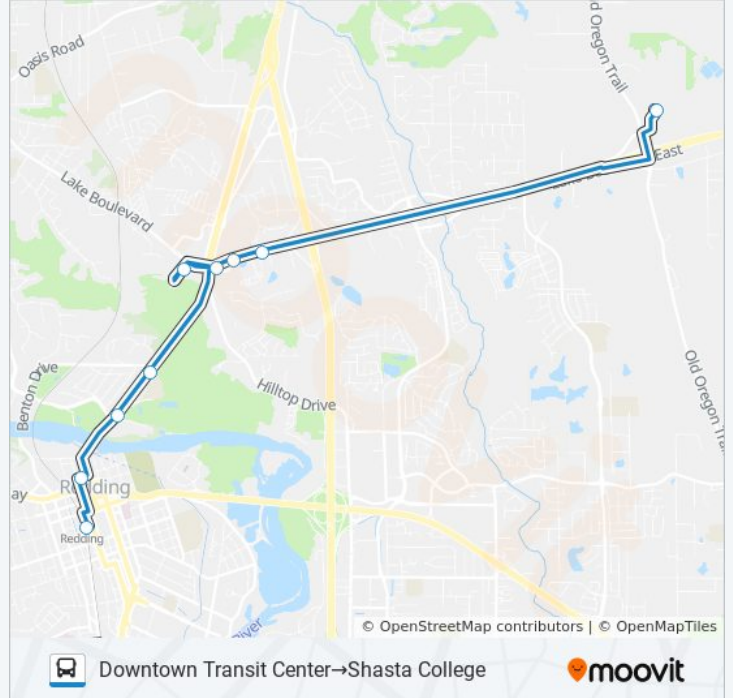

Downtown Transit Center→Shasta College

[View In Website Mode](#)

The 7 bus line (Downtown Transit Center→Shasta College) has 2 routes. For regular weekdays, their operation hours are:

(1) Downtown Transit Center→Shasta College: 7:20 AM - 6:20 PM(2) Shasta College→Downtown Transit Center: 7:45 AM - 6:45 PM

Use the Moovit App to find the closest 7 bus station near you and find out when is the next 7 bus arriving.

Direction: Downtown Transit Center→Shasta College

9 stops

[VIEW LINE SCHEDULE](#)

- Downtown Transit Center
- Trinity St at California St
- N. Market St at Quartz Hill Rd
- N. Market St at Benton Dr
- Masonic Transfer Center
- Lake Blvd at N. Market St
- Lake Blvd at Hilltop Dr
- Lake Blvd at Black Marble Way
- Shasta College

7 bus Time Schedule

Downtown Transit Center→Shasta College Route
Timetable:

Sunday	Not Operational
Monday	7:20 AM - 6:20 PM
Tuesday	7:20 AM - 6:20 PM
Wednesday	7:20 AM - 6:20 PM
Thursday	7:20 AM - 6:20 PM
Friday	7:20 AM - 6:20 PM
Saturday	10:20 AM - 6:20 PM

7 bus Info

Direction: Downtown Transit Center→Shasta College

Stops: 9

Trip Duration: 22 min

Line Summary:

Direction: Shasta College→Downtown Transit Center

16 stops

[VIEW LINE SCHEDULE](#)