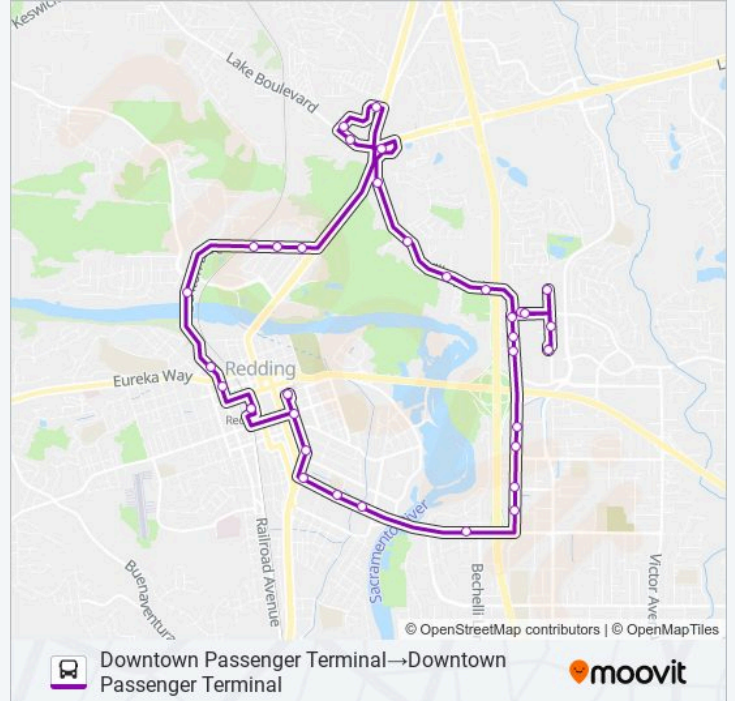

Downtown Passenger Terminal→Downtown Passenger Terminal

Get The App

The 14 bus line Downtown Passenger Terminal→Downtown Passenger Terminal has one route. For regular weekdays, their operation hours are:

(1) Downtown Passenger Terminal→Downtown Passenger Terminal: 6:20 AM - 6:20 PM

Use the Moovit App to find the closest 14 bus station near you and find out when is the next 14 bus arriving.

Direction: Downtown Passenger Terminal→Downtown Passenger Terminal
 35 stops
[VIEW LINE SCHEDULE](#)

- Downtown Passenger Terminal
- Court St at Shasta St
- Court St at 11th St
- Benton Dr at Quartz Hill Rd
- Benton Dr W/O Delta St
- Benton Dr at Delta St
- Benton Dr at Loma St
- Lake Blvd at Masonic Dr
- Northpoint Dr at Lake Blvd
- Northpoint Dr at Redwood Blvd
- Lake Blvd at N. Market St
- 100 Hilltop Dr
- Hilltop Dr at Mercedes Ln
- Hilltop Dr at Sandpointe Dr
- Hilltop Dr at Palisades Ave
- Browning St at Mission De Oro Dr
- Canby Rd at Browning St
- Canby Transfer Center
- Canby @ the Home Depot (Nb)
- Browning St at Mission De Oro Dr

14 bus Info
Direction: Downtown Passenger Terminal→Downtown Passenger Terminal
Stops: 35
Trip Duration: 55 min
Line Summary:

Hilltop Dr at Browning St
 Hilltop Dr at Rockaway Dr
 Hilltop Dr at E. Palisades Ave
 Hilltop Dr at Presidio St
 Hilltop Dr at Mistletoe Ln
 Hilltop Dr at Industrial St
 Hilltop Dr at Commerce St
 Cypress Ave at Rosemary Ave
 Cypress Ave at Athens Ave
 Cypress Ave at Civic Center Dr
 Cypress Ave at Pine St
 East St at Lincoln St
 East St at Placer St
 East St at Butte St
 Downtown Passenger Terminal