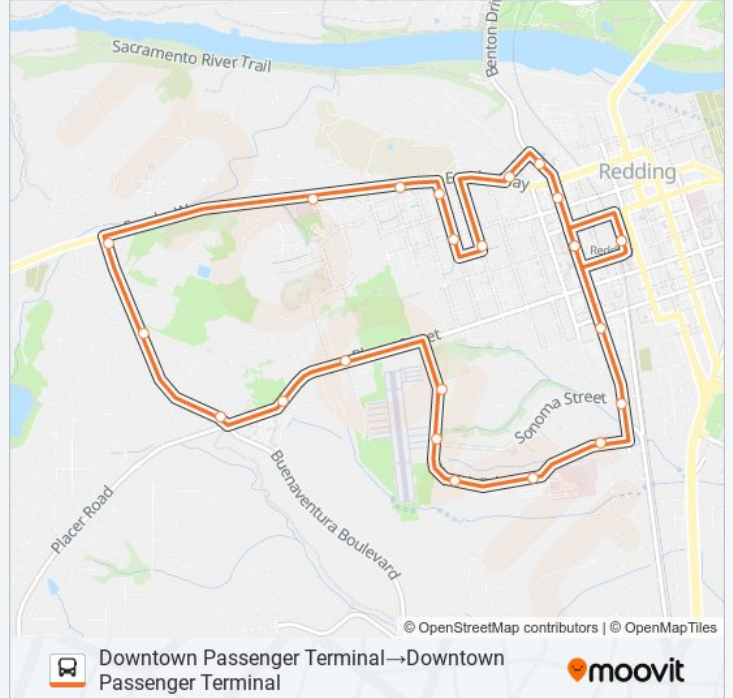

(1) Downtown Passenger Terminal → Downtown Passenger Terminal: 6:50 AM - 6:50 PM (2) Downtown Passenger Terminal → Downtown Passenger Terminal: 7:50 AM - 5:50 PM

Use the Moovit App to find the closest 2W bus station near you and find out when is the next 2W bus arriving.

2W bus Info
Direction: Downtown Passenger Terminal → Downtown Passenger Terminal
Stops: 24
Trip Duration: 27 min
Line Summary:

- Downtown Passenger Terminal
- Court St at Butte St
- Court St at Gold St
- Court St at Sonoma St
- Rosaline Ave at West St
- Airpark Dr at Rosaline Ave
- 2525 Airpark Dr
- Airpark Dr at Sonoma St
- Airpark Dr at Gold St
- Placer St at Mesa St
- Placer St at San Francisco St
- Buenaventura Blvd at Placer St
- Buenaventura Blvd at N. Cal Ore Dr
- Buenaventura Blvd at Eureka Way
- Eureka Way at Whiskeytown Ct
- Eureka Way at Walnut Ave
- Orange Ave at Eureka Way
- Orange Ave at Shasta St
- Magnolia Ave at Tehama St
- 11th St at Eureka Way

Court St at 11th St

Court St at Shasta St

Court St at Butte St

Downtown Passenger Terminal

Direction: Downtown Passenger Terminal → Downtown Passenger Terminal

24 stops

[VIEW LINE SCHEDULE](#)

Downtown Passenger Terminal

2W bus Info

Direction: Downtown Passenger Terminal → Downtown Passenger Terminal

Stops: 24

Trip Duration: 30 min

Line Summary:

2510 Airpark Dr

Airpark Dr at Rosaline Ave

Rosaline Ave at West St