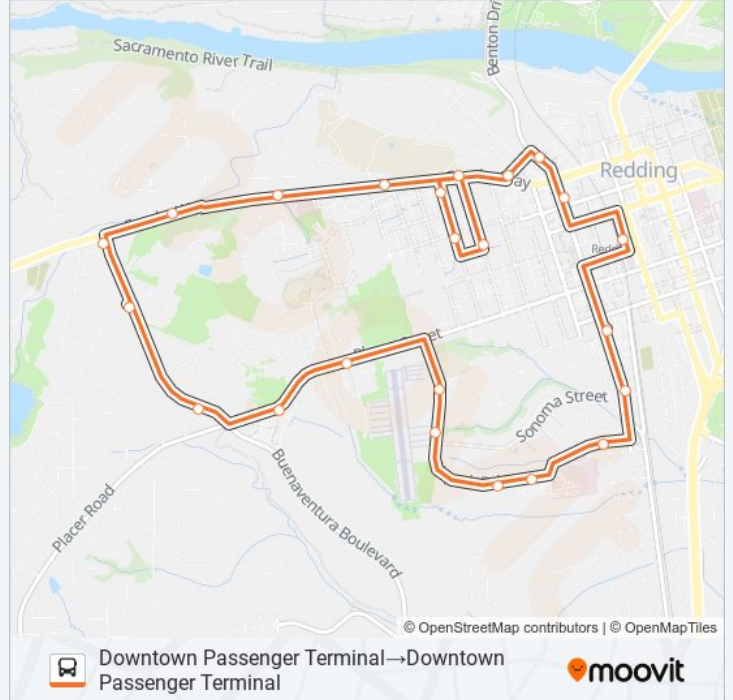

2510 Airpark Dr

Airpark Dr at Rosaline Ave

Rosaline Ave at West St

Court St at Sonoma St

Court St at Gold St

Downtown Passenger Terminal

2W bus time schedules and route maps are available in an offline PDF at moovitapp.com. Use the Moovit App to see live bus times, train schedule or subway schedule, and step-by-step directions for all public transit in Redding.

© 2024 Moovit - All Rights Reserved