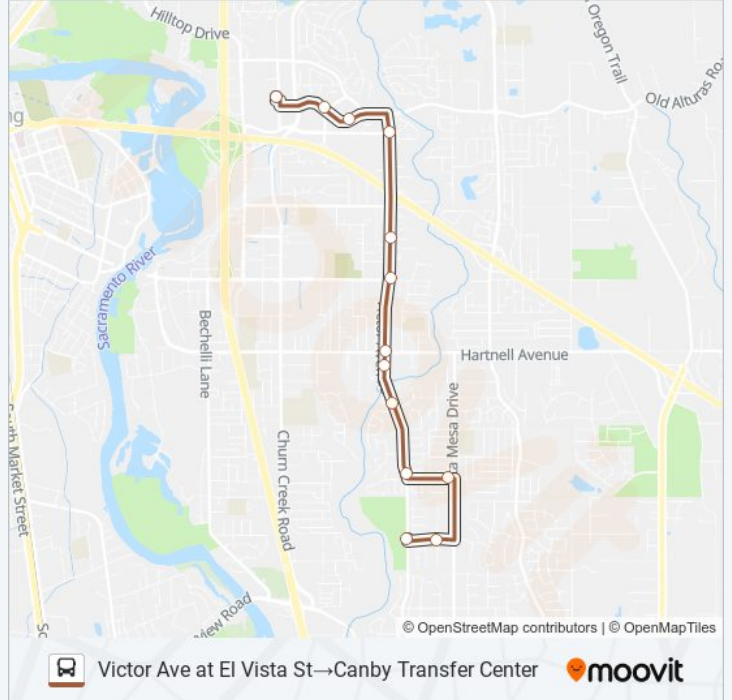

Canby Transfer Center→Victor Ave at El Vista St

Get The App

The 6S bus line (Canby Transfer Center→Victor Ave at El Vista St) has 2 routes. For regular weekdays, their operation hours are:

(1) Canby Transfer Center→Victor Ave at El Vista St: 6:50 AM - 6:50 PM(2) Victor Ave at El Vista St→Canby Transfer Center: 7:02 AM - 7:02 PM

Use the Moovit App to find the closest 6S bus station near you and find out when is the next 6S bus arriving.

Direction: Canby Transfer Center→Victor Ave at El Vista St

12 stops

[VIEW LINE SCHEDULE](#)

- Canby Transfer Center
- Dana Dr at Churn Creek Rd
- Dana Dr at Bradford Way
- Victor Ave at Dana Dr
- Victor Ave at Azoulay Ct
- Victor Ave at Mistletoe Ln
- Victor Ave at Cascade Ln
- Victor Ave at Cypress Ave
- Victor Ave at Hartnell Ave
- Victor Ave at Marlene Ave
- Victor Ave at Vega St
- Victor Ave at El Vista St

6S bus Info

Direction: Canby Transfer Center→Victor Ave at El Vista St

Stops: 12

Trip Duration: 9 min

Line Summary:

Direction: Victor Ave at El Vista St→Canby Transfer Center

13 stops

[VIEW LINE SCHEDULE](#)

6S bus Info

Direction: Victor Ave at El Vista St→Canby Transfer Center

Stops: 13

Trip Duration: 15 min

Line Summary:

6S bus time schedules and route maps are available in an offline PDF at moovitapp.com. Use the Moovit App to see live bus times, train schedule or subway schedule, and step-by-step directions for all public transit in Redding.