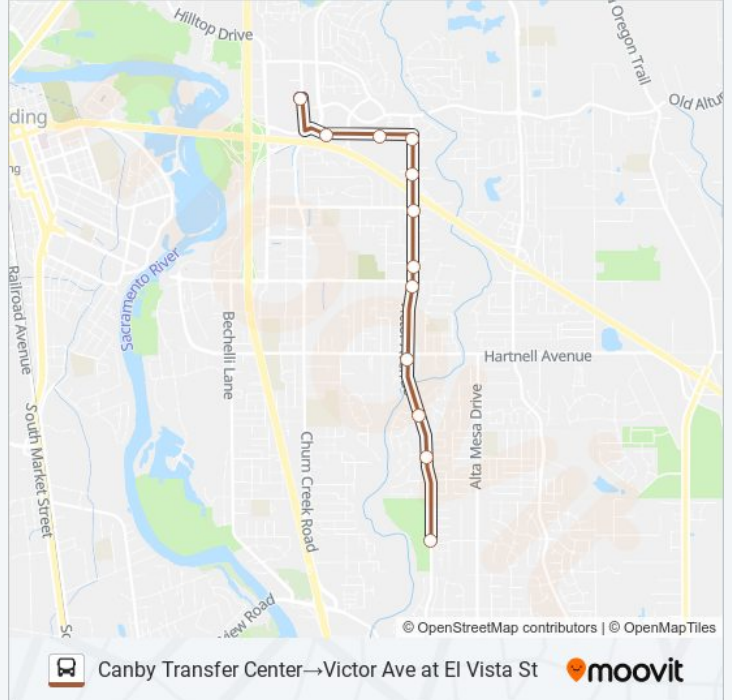

Canby Transfer Center→Victor Ave at El Vista St

Get The App

The 6S bus line (Canby Transfer Center→Victor Ave at El Vista St) has 2 routes. For regular weekdays, their operation hours are:

(1) Canby Transfer Center→Victor Ave at El Vista St: 6:50 AM - 6:50 PM(2) Victor Ave at El Vista St→Canby Transfer Center: 7:02 AM - 7:02 PM

Use the Moovit App to find the closest 6S bus station near you and find out when is the next 6S bus arriving.

Direction: Canby Transfer Center→Victor Ave at El Vista St

12 stops

[VIEW LINE SCHEDULE](#)

- Canby Transfer Center
- Dana Dr at Churn Creek Rd
- Dana Dr at Bradford Way
- Victor Ave at Dana Dr
- Victor Ave at Azoulay Ct
- Victor Ave at Mistletoe Ln
- Victor Ave at Cascade Ln
- Victor Ave at Cypress Ave
- Victor Ave at Hartnell Ave
- Victor Ave at Marlene Ave
- Victor Ave at Vega St
- Victor Ave at El Vista St

6S bus Time Schedule

Canby Transfer Center→Victor Ave at El Vista St
Route Timetable:

Sunday	Not Operational
Monday	6:50 AM - 6:50 PM
Tuesday	6:50 AM - 6:50 PM
Wednesday	6:50 AM - 6:50 PM
Thursday	6:50 AM - 6:50 PM
Friday	6:50 AM - 6:50 PM
Saturday	9:50 AM - 6:50 PM

6S bus Info

Direction: Canby Transfer Center→Victor Ave at El Vista St

Stops: 12

Trip Duration: 9 min

Line Summary:

Direction: Victor Ave at El Vista St→Canby Transfer Center

13 stops

[VIEW LINE SCHEDULE](#)