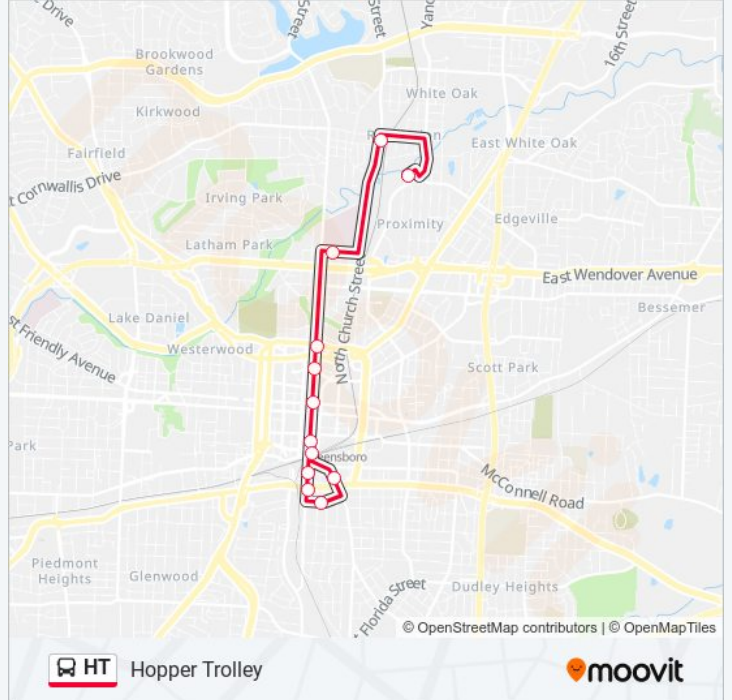

Direction: Hopper Trolley

10 stops

[VIEW LINE SCHEDULE](#)

Revolution Mill

Church/State

Northwood/Moses Cone Hospital (Ib)

Fisher/Elm

Eugene/Smith

HT bus Info

Direction: Hopper Trolley

Stops: 10

Trip Duration: 20 min

Line Summary:

Direction: Hopper Trolley

12 stops

[VIEW LINE SCHEDULE](#)

Mcgee/Elm

MLk/Southside Square

E Bragg/Arlington

S Elm/W Gate City

S Elm/E Lewis

S Elm/Washington

S Elm/Friendly (Northbound)

S Elm/Lindsay (Northbound)

HT bus Info

Direction: Hopper Trolley

Stops: 12

Trip Duration: 25 min

Line Summary:

HT bus time schedules and route maps are available in an offline PDF at moovitapp.com. Use the Moovit App to see live bus times, train schedule or subway schedule, and step-by-step directions for all public transit in Greensboro.