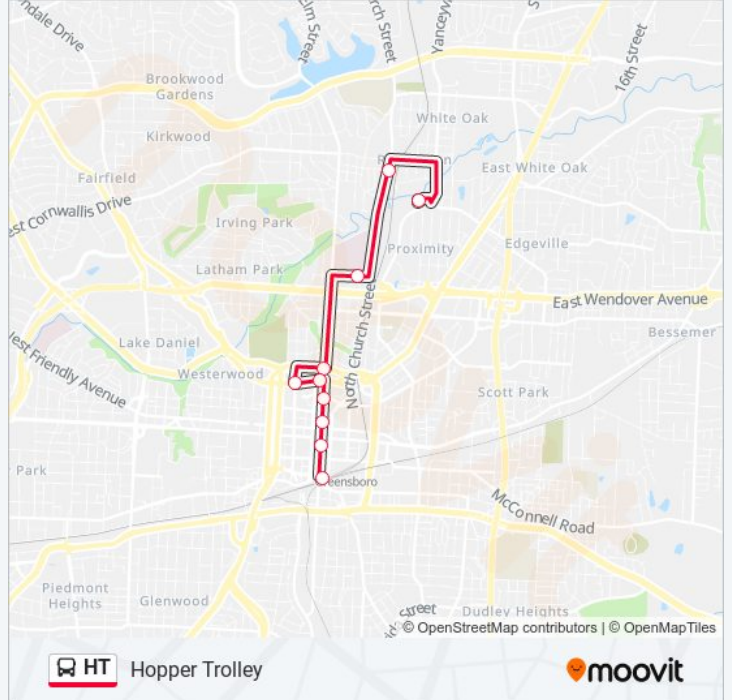

Direction: Hopper Trolley

10 stops

[VIEW LINE SCHEDULE](#)

Revolution Mill

Church/State

Northwood/Moses Cone Hospital (Ib)

Fisher/Elm

Eugene/Smith

Smith/Elm

Elm/Lindsay (Southbound)

Elm/Friendly (Southbound)

Civil Rights Museum

Mcgee/Elm

HT bus Time Schedule

Hopper Trolley Route Timetable:

Sunday	12:00 AM - 10:30 PM
Monday	Not Operational
Tuesday	Not Operational
Wednesday	Not Operational
Thursday	12:30 PM - 11:45 PM
Friday	12:00 AM - 11:45 PM
Saturday	12:00 AM - 11:45 PM

HT bus Info

Direction: Hopper Trolley

Stops: 10

Trip Duration: 20 min

Line Summary:

Direction: Hopper Trolley

12 stops

[VIEW LINE SCHEDULE](#)

Mcgee/Elm

MLk/Southside Square

E Bragg/Arlington

S Elm/W Gate City

S Elm/E Lewis

S Elm/Washington

S Elm/Friendly (Northbound)

S Elm/Lindsay (Northbound)