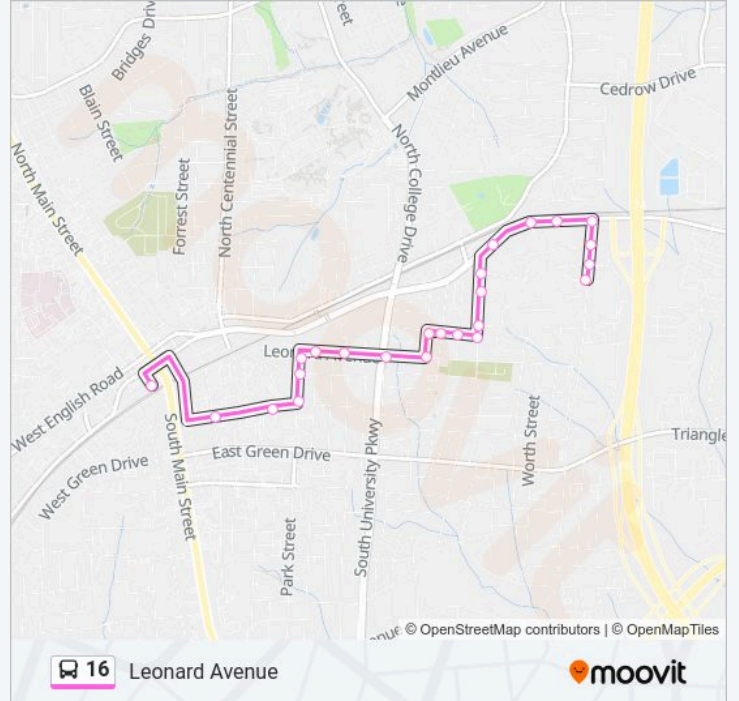

**Direction: Brentwood Crossing Apartments**

24 stops

[VIEW LINE SCHEDULE](#)

- Broad Ave Terminal
- Commerce Av / Hamilton St
- Commerce Av / Mental Health Dept
- Park St / Commerce Ave
- Park St / Granby Ave
- Park & Leonard Ave
- Leonard Ave / 800 Leonard Ave
- Leonard Ave / Price St (Ob)
- Leonard Ave / College Dr
- Hay St / Leonard Ave
- Hay St / Hoover Ave
- Hoover Ave / Woodbury St
- Hoover Ave / Windley St
- Hoover Ave / Meredith St
- Meredith St / Fern Ave
- Meredith St / Gavin Dr
- Meredith St / Oneka Ave
- Kivett Dr / Beach St
- Kivett Dr / Garden Oaks Apts
- Kivett Dr / Rosewood Apts
- Brentwood St / Kivett Dr

**16 bus Info**

**Direction:** Brentwood Crossing Apartments

**Stops:** 24

**Trip Duration:** 12 min

**Line Summary:**

Brentwood St / Lamb Ave

Brentwood St / Hayes Ave

Brentwood Crossing Apartments

**Direction: Broad Ave Terminal**

28 stops

[VIEW LINE SCHEDULE](#)

Brentwood Crossing Apartments

Brentwood St / Gavin Dr

Drew Ave / Brentwood St

Penn Pl / Drew Ave

Penn Pl / Fern Ave

**16 bus Info**

**Direction:** Broad Ave Terminal

**Stops:** 28

**Trip Duration:** 11 min

**Line Summary:**

Woodbury St / Olga Ave

Leonard Ave & Woodbury

Leonard Ave / 1215 Leonard Ave