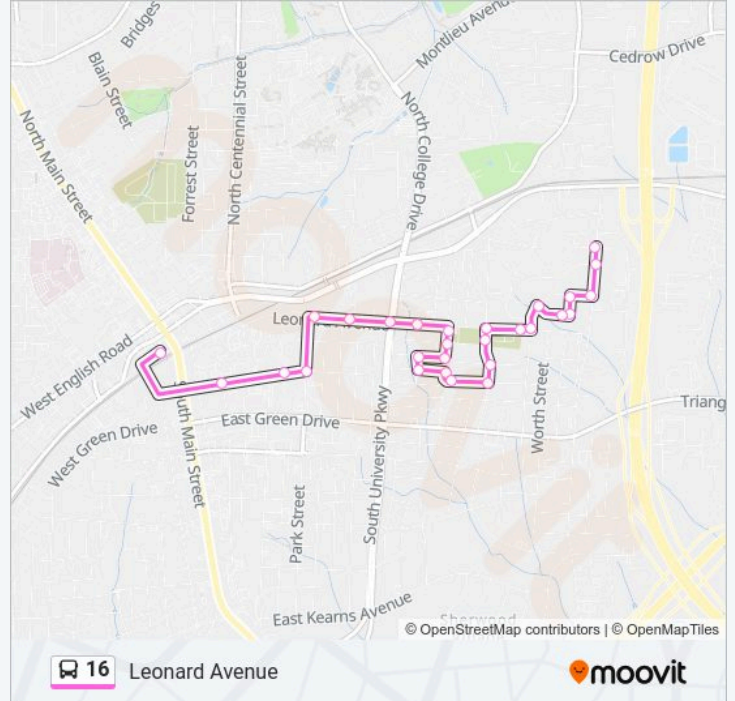

**Direction: Brentwood Crossing Apartments**

24 stops

[VIEW LINE SCHEDULE](#)

- Broad Ave Terminal
- Commerce Av / Hamilton St
- Commerce Av / Mental Health Dept
- Park St / Commerce Ave
- Park St / Granby Ave
- Park & Leonard Ave
- Leonard Ave / 800 Leonard Ave
- Leonard Ave / Price St (Ob)
- Leonard Ave / College Dr
- Hay St / Leonard Ave
- Hay St / Hoover Ave
- Hoover Ave / Woodbury St
- Hoover Ave / Windley St
- Hoover Ave / Meredith St
- Meredith St / Fern Ave
- Meredith St / Gavin Dr
- Meredith St / Oneka Ave
- Kivett Dr / Beach St
- Kivett Dr / Garden Oaks Apts
- Kivett Dr / Rosewood Apts
- Brentwood St / Kivett Dr

**16 bus Info**

**Direction:** Brentwood Crossing Apartments

**Stops:** 24

**Trip Duration:** 12 min

**Line Summary:**

Brentwood St / Lamb Ave

Brentwood St / Hayes Ave

Brentwood Crossing Apartments

**16 bus Info**

**Direction:** Broad Ave Terminal

**Stops:** 28

**Trip Duration:** 11 min

**Line Summary:**

Woodbury St / Olga Ave

Leonard Ave & Woodbury

Leonard Ave / 1215 Leonard Ave

Leonard Ave / College Dr

Leonard Ave / Price St

Leonard Ave / 827 Leonard Ave

Park St / Commerce Ave

Commerce Av / Mental Health Dept (lb)

Commerce Ave / Hamilton St

Broad Ave Terminal

16 bus time schedules and route maps are available in an offline PDF at [moovitapp.com](https://moovitapp.com). Use the Moovit App to see live bus times, train schedule or subway schedule, and step-by-step directions for all public transit in Greensboro.