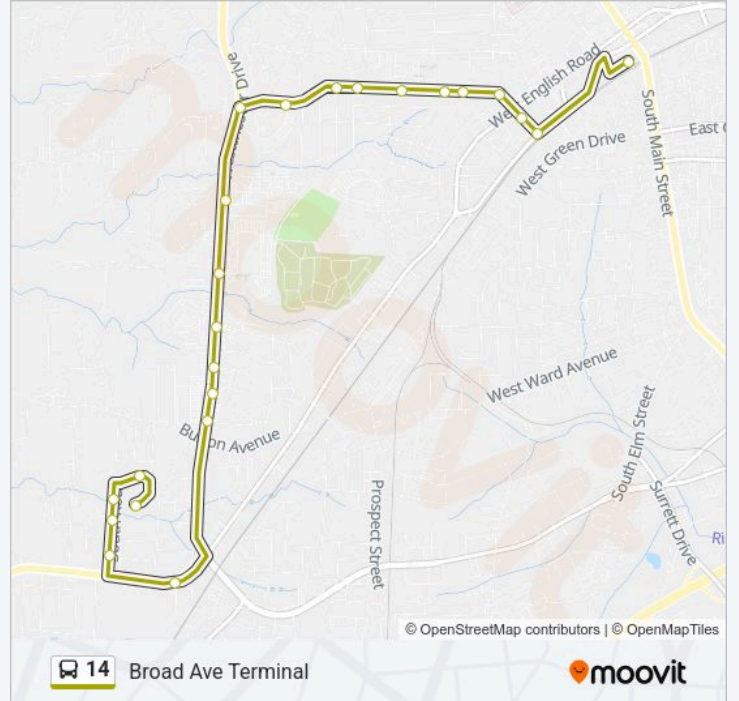

**Direction: Annmoore Ci / South Rd 1**

19 stops

[VIEW LINE SCHEDULE](#)

- Broad Ave Terminal
- English Rd / Elm St
- English Rd / Lindsay St
- English Rd / Oakwood St
- English Rd / Chestnut Dr
- Chestnut Rd / Meadow Pl (Out)
- Chestnut Rd / Tipton St (Out)
- Chestnut Rd / Carr St
- Chestnut Rd / Rotary Dr (Out)
- Chestnut Rd / Rockford Rd
- Chestnut Rd / Westchester Dr
- Westchester Dr / Chestnut Dr
- Westchester Dr / Coventry Rd
- Westchester Dr / Medcentral (Out)
- Westchester Dr / Cornerstone Westch
- Westchester Dr / Evergreen Ave
- Westchester Dr / Edgewood Dr
- English Rd / South Rd
- Annmoore Ci / South Rd 1

**14 bus Info**

**Direction:** Annmoore Ci / South Rd 1

**Stops:** 19

**Trip Duration:** 12 min

**Line Summary:**

**Direction: Broad Ave Terminal**

23 stops

[VIEW LINE SCHEDULE](#)

**14 bus Info**

**Direction:** Broad Ave Terminal

**Stops:** 23

**Trip Duration:** 12 min

**Line Summary:**

Chestnut Dr / Allred Pl

Chestnut Dr / Meadow Pl (In)

Chestnut Dr / English Rd

Chestnut Dr / Kivett Dr

Broad Ave Terminal

14 bus time schedules and route maps are available in an offline PDF at [moovitapp.com](https://moovitapp.com). Use the Moovit App to see live bus times, train schedule or subway schedule, and step-by-step directions for all public transit in Greensboro.