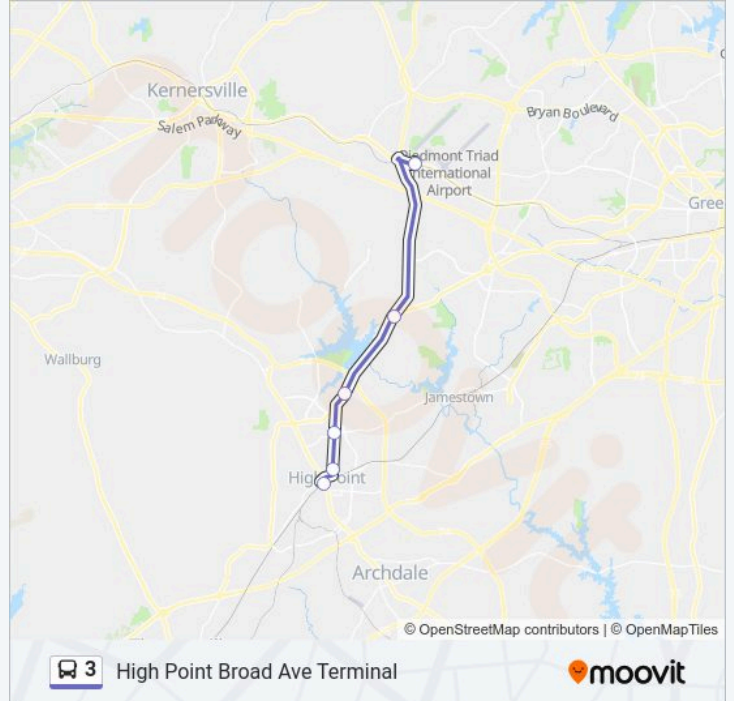

 **3 Line**

High Point Broad Ave Terminal

Get The App

The 3 bus line (High Point Broad Ave Terminal) has 2 routes. For regular weekdays, their operation hours are:
(1) High Point Broad Ave Terminal: 6:15 AM-9:15 PM(2) Coble Transportation Center: 5:45 AM-8:45 PM
Use the Moovit App to find the closest 3 bus station near you and find out when is the next 3 bus arriving.

Direction: High Point Broad Ave Terminal

6 stops

[VIEW LINE SCHEDULE](#)

- Part Coble Transportation Center
- Hwy 68 & Ramsay
- Hwy 68 & Lassiter (Oak Hollow Village)
- Centennial & Charlotte
- Centennial & Hawthorne
- High Point Terminal (Outer Slip)

3 bus Time Schedule

High Point Broad Ave Terminal Route Timetable:

Monday	6:15 AM-9:15 PM
Tuesday	6:15 AM-9:15 PM
Wednesday	6:15 AM-9:15 PM
Thursday	6:15 AM-9:15 PM
Friday	6:15 AM-9:15 PM
Saturday	7:15 AM-9:15 PM
Sunday	Not Operational

3 bus Info

Direction: High Point Broad Ave Terminal

Stops: 6

Trip Duration: 30 min

Line Summary:

Direction: Coble Transportation Center

7 stops

[VIEW LINE SCHEDULE](#)