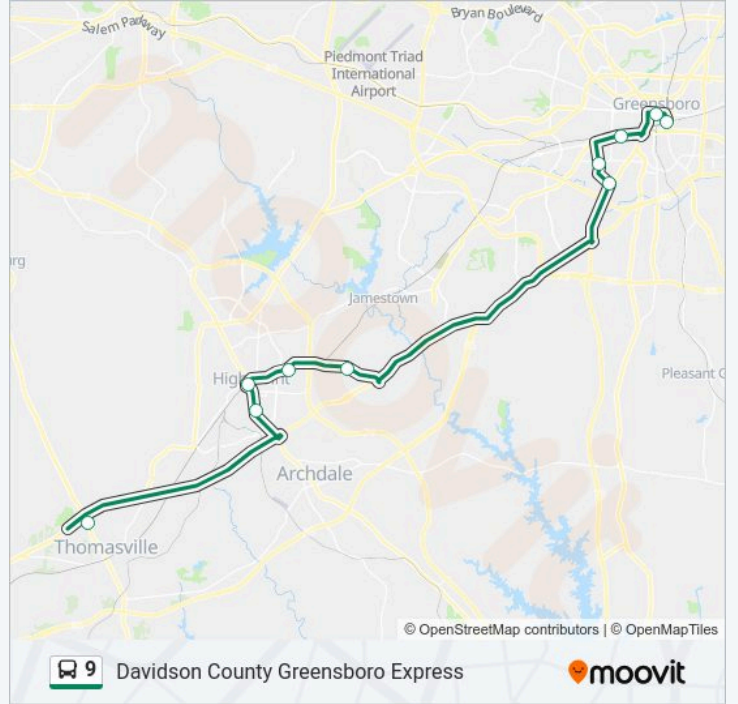

## Davidson County Greensboro Express

[Get The App](#)

The 9 bus line (Davidson County Greensboro Express) has 2 routes. For regular weekdays, their operation hours are: (1) Thomasville Park & Ride: 5:30 AM-6:30 PM(2) Greensboro Depot: 5:30 AM-6:30 PM  
Use the Moovit App to find the closest 9 bus station near you and find out when is the next 9 bus arriving.

### Direction: Thomasville Park & Ride

10 stops

[VIEW LINE SCHEDULE](#)

- Greensboro Depot (Slip 17)
- Arlington & Gate City Blvd
- Gate City Blvd & Glenwood (Unc-G)
- Coliseum & W Florida
- Coliseum & Freeman Mill
- Mlk Jr. Dr. & Hendrix
- Mlk Jr. Dr. & Hoskins
- High Point Terminal (Outer Slip)
- Gtcc High Point
- Thomasville Park & Ride

W Market St & Greene St (Old Courthouse)

Greensboro Depot (Slip 17)

**9 bus Time Schedule**

Greensboro Depot Route Timetable:

Monday	5:30 AM-6:30 PM
Tuesday	5:30 AM-6:30 PM
Wednesday	5:30 AM-6:30 PM
Thursday	5:30 AM-6:30 PM
Friday	5:30 AM-6:30 PM
Saturday	Not Operational
Sunday	Not Operational

**9 bus Info**

**Direction:** Greensboro Depot

**Stops:** 10

**Trip Duration:** 57 min

**Line Summary:**

9 bus time schedules and route maps are available in an offline PDF at [moovitapp.com](https://moovitapp.com). Use the Moovit App to see live bus times, train schedule or subway schedule, and step-by-step directions for all public transit in Greensboro.