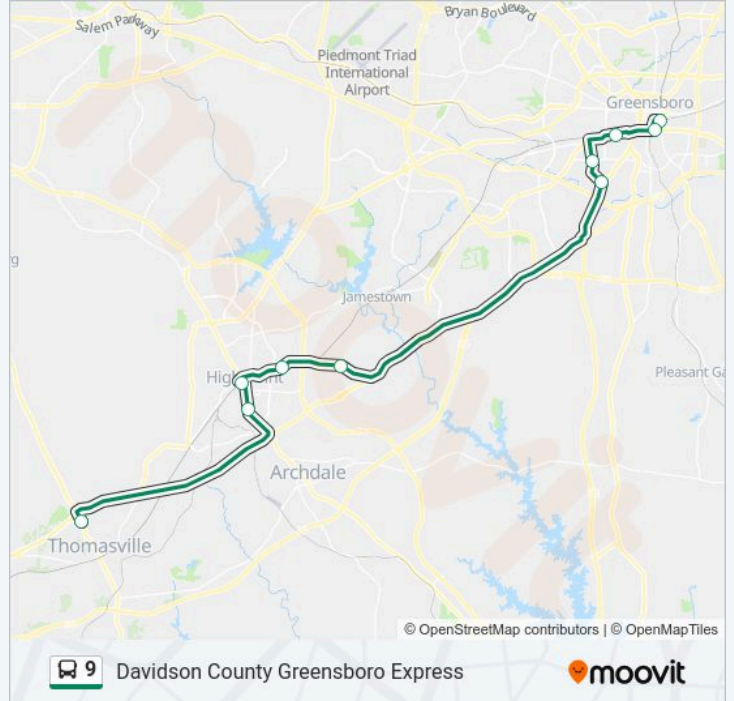

## Davidson County Greensboro Express

[Get The App](#)

The 9 bus line (Davidson County Greensboro Express) has 2 routes. For regular weekdays, their operation hours are: (1) Thomasville Park & Ride: 5:30 AM-6:30 PM(2) Greensboro Depot: 5:30 AM-6:30 PM  
Use the Moovit App to find the closest 9 bus station near you and find out when is the next 9 bus arriving.

### Direction: Thomasville Park & Ride

10 stops

[VIEW LINE SCHEDULE](#)

- Greensboro Depot (Slip 17)
- Arlington & Gate City Blvd
- Gate City Blvd & Glenwood (Unc-G)
- Coliseum & W Florida
- Coliseum & Freeman Mill
- Mlk Jr. Dr. & Hendrix
- Mlk Jr. Dr. & Hoskins
- High Point Terminal (Outer Slip)
- Gtcc High Point
- Thomasville Park & Ride

### 9 bus Info

**Direction:** Thomasville Park & Ride

**Stops:** 10

**Trip Duration:** 55 min

**Line Summary:**

**Direction: Greensboro Depot**

10 stops

[VIEW LINE SCHEDULE](#)