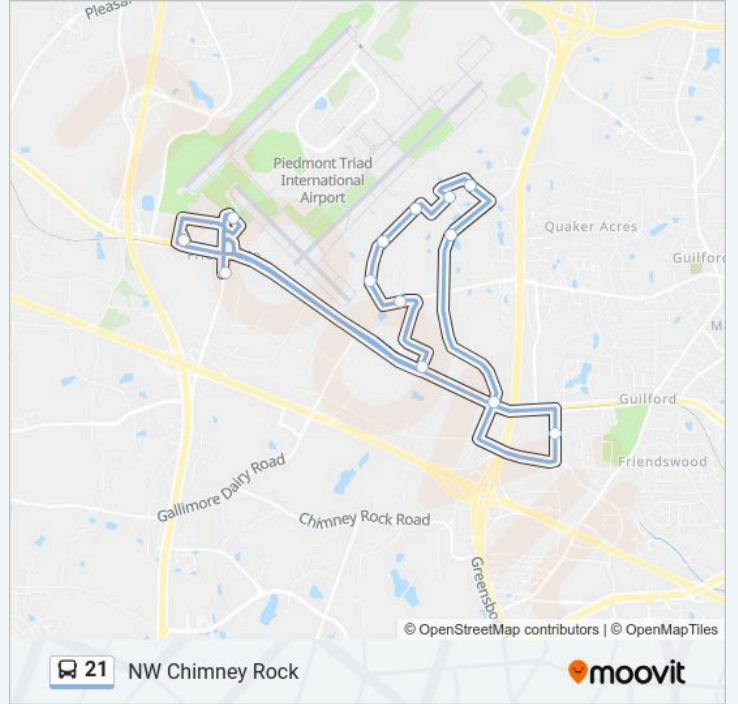

### 21 bus Info

**Direction:** NW Chimney Rock

**Stops:** 14

**Trip Duration:** 30 min

**Line Summary:**

21 bus time schedules and route maps are available in an offline PDF at [moovitapp.com](https://moovitapp.com). Use the Moovit App to see live bus times, train schedule or subway schedule, and step-by-step directions for all public transit in Greensboro.