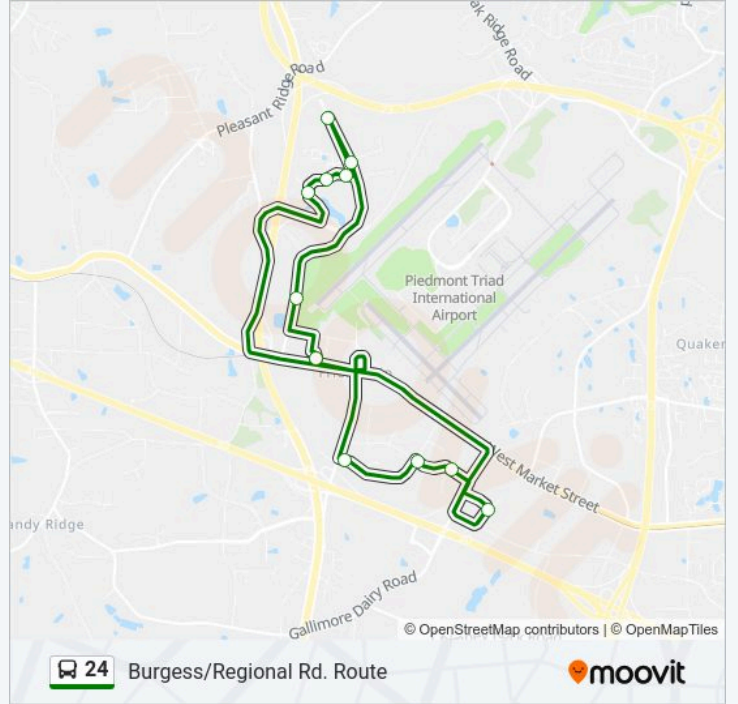

 **24 Line**

**Burgess/Regional Rd. Route**

Get The App

The 24 bus line Burgess/Regional Rd. Route has one route. For regular weekdays, their operation hours are:

(1) Burgess/Regional: 6:15 AM-8:45 PM

Use the Moovit App to find the closest 24 bus station near you and find out when is the next 24 bus arriving.

**Direction: Burgess/Regional**

12 stops

[VIEW LINE SCHEDULE](#)

Part Coble Transportation Center

Airpark North (Burgess Rd) (Call 336-883-7278 For Pickup at Least 30 Minutes In Advance)

N Regional at Business Park (Call 336-883-7278 For Pickup at Least 30 Minutes In Advance)

Burgess/Regional Route Timetable:

Monday	6:15 AM-8:45 PM
Tuesday	6:15 AM-8:45 PM
Wednesday	6:15 AM-8:45 PM
Thursday	6:15 AM-8:45 PM
Friday	6:15 AM-8:45 PM
Saturday	Not Operational
Sunday	Not Operational

**24 bus Info**

**Direction:** Burgess/Regional

**Stops:** 12

**Trip Duration:** 30 min

**Line Summary:**

24 bus time schedules and route maps are available in an offline PDF at [moovitapp.com](https://moovitapp.com). Use the Moovit App to see live bus times, train schedule or subway schedule, and step-by-step directions for all public transit in Greensboro.