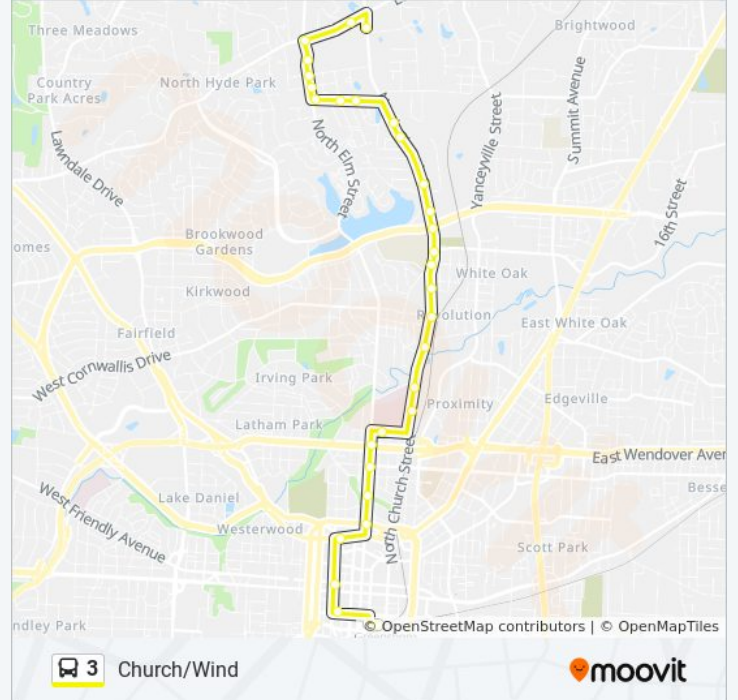

Direction: N. Elm St./Church St. - Outbound To Pisgah Church

30 stops

[VIEW LINE SCHEDULE](#)

Depot Slip 3

W Washington & Eugene

N Eugene/W Friendly

W Smith/Battleground

N Elm/E Fisher (Ob)

24 stops

[VIEW LINE SCHEDULE](#)

Church/Wind

Church/Greenbriar

Church/Denny

Church/Berryman

Church/Broadview (Ib)

Church/Bond

3 bus Info

Direction: To Downtown Depot

Stops: 24

Trip Duration: 24 min

Line Summary:

N Elm/Fisher Park Circle (lb)

N Elm/Fisher (lb)

N Eugene/Battleground

N Eugene/Grasshoppers Stadium

N Eugene/W Market St (lb)

Depot Slip 3

3 bus time schedules and route maps are available in an offline PDF at moovitapp.com. Use the [Moovit App](#) to see live bus times, train schedule or subway schedule, and step-by-step directions for all public transit in Greensboro.