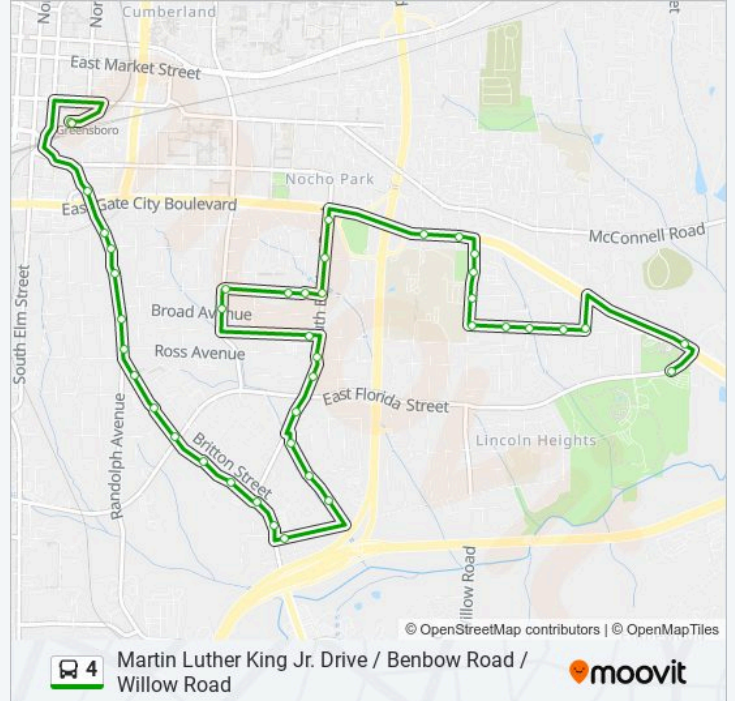

Direction: Mlk Jr. Dr./Benbow/Willow Rd. - Outbound To Florida St/Gate City Blvd.

35 stops

[VIEW LINE SCHEDULE](#)

Depot Slip 4

Mlk/Southside Square

Mlk/Douglas (Ob)

Mlk/E Mcculloch

Mlk/Whittington (Ob)

Willow/E Gate City

E Gate City/Dunbar

E Gate City/Lincoln

S Benbow/Vance Chavis Library

S Benbow/Douglas

4 bus Time Schedule

To Downtown Depot Route Timetable:

Sunday	6:23 AM - 10:23 PM
Monday	5:23 AM - 11:53 PM
Tuesday	5:23 AM - 11:53 PM
Wednesday	5:23 AM - 11:53 PM
Thursday	5:23 AM - 11:53 PM
Friday	5:23 AM - 11:53 PM
Saturday	6:23 AM - 10:23 PM

4 bus Info

Direction: To Downtown Depot

Stops: 41

Trip Duration: 25 min

Line Summary:

S Benbow/Julian

Julian/Logan

Julian/Burbank

Mlk/Dorothy Brown

Mlk/Ross

Mlk/Whittington (lb)

Mlk/Julian

Mlk/Douglas (lb)

Mlk/E Bragg

Mlk/Murray

Depot Slip 4