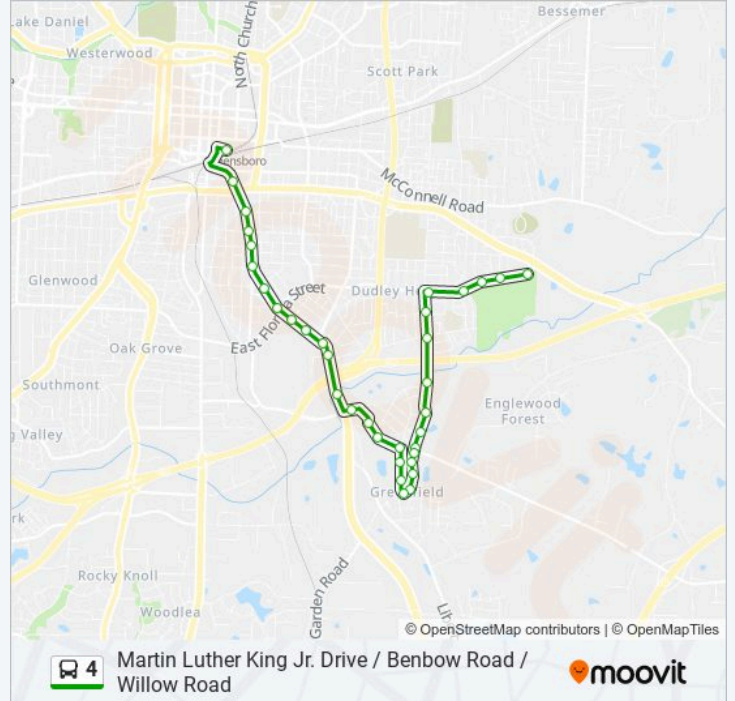

4 bus Info

Direction: Mlk Jr. Dr./Benbow/Willow Rd. - Outbound To Florida St/Gate City Blvd.

Stops: 35

Trip Duration: 23 min

Line Summary:

Ponderosa/Willow

Willow/Fargo

Willow/Cartwright

Willow/Alamance Church

Willow/Mt Zion Church

Willow/Rotherwood

Willow/Willow Ridge

Willow/Bristol

Willow/Bothwell

Willow/Randall

E Florida/Willow

E Florida/Alice

E Florida/Ardmore

E Florida/Blueberry

E Florida/Hayes Taylor Ymca

Direction: To Downtown Depot

41 stops

[VIEW LINE SCHEDULE](#)

E Florida/Hayes Taylor Ymca

E Gate City/Aster Drive

Moody/Pear

Pear/Ardmore

Pear/English

Pear/Ivy Heights

Pear/Willow

Willow/Wythe

Willow/Mcrae