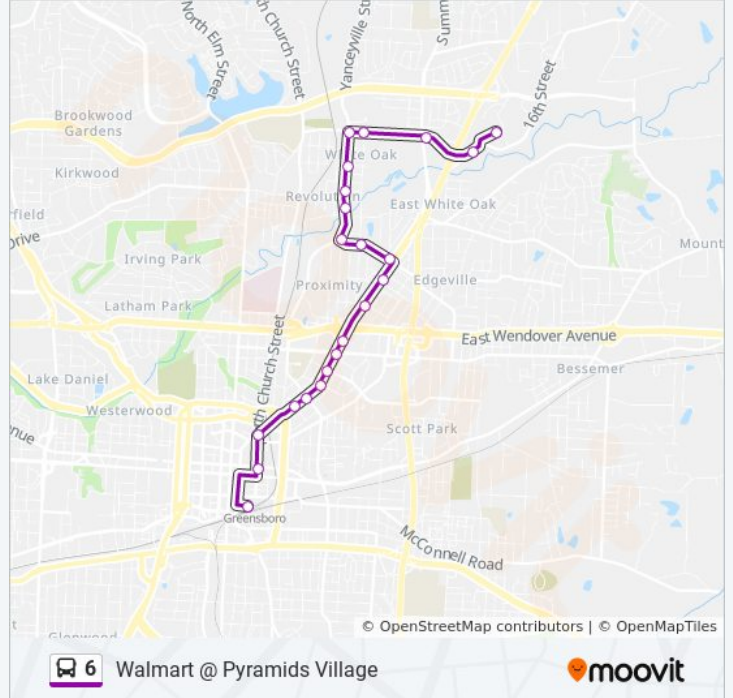

Use the Moovit App to find the closest 6 bus station near you and find out when is the next 6 bus arriving.

Direction: Summit Ave. - Outbound To Mcknight Mill Rd

22 stops

[VIEW LINE SCHEDULE](#)

- Depot Slip 6
- N Church/E Friendly
- N Church/Summit
- Summit/Charter (Ob)
- Summit/Yanceyville (Ob)
- Summit/Dewey (Ob)
- Summit/Sullivan (Ob)
- Summit/E Bessemer (Ob)
- Summit/Ne Shopping Center (Ob)
- Summit/4th
- Summit/Mayfair
- Textile/Andover
- Textile/Fairview
- Textile/Yanceyville
- Yanceyville/Revolution Mill (Ob)
- Yanceyville/Water (Ob)
- Yanceyville/12th
- Yanceyville/16th
- 16th/Fairview
- 16th/Summit

6 bus Info

Direction: Summit Ave. - Outbound To Mcknight Mill Rd

Stops: 22

Trip Duration: 16 min

Line Summary:

16th/Islamic Center

Pyramid Village/Walmart

Direction: To Downtown Depot

Summit/Twain

E Cone/O Henry Shopping Center

E Cone/Bernard

E Cone/Glenroy

6 bus Time Schedule

To Downtown Depot Route Timetable:

Sunday	6:15 AM - 10:15 PM
Monday	5:16 AM - 11:46 PM
Tuesday	5:16 AM - 11:46 PM
Wednesday	5:16 AM - 11:46 PM
Thursday	5:16 AM - 11:46 PM
Friday	5:16 AM - 11:46 PM
Saturday	6:15 AM - 10:15 PM

6 bus Info

Direction: To Downtown Depot

Stops: 36

Trip Duration: 37 min

Line Summary:

Yanceyville/E Cone (Ib)
Yanceyville/Lake Spring
Yanceyville/14th
Yanceyville/Water (Ib)
Yanceyville/Revolution Mill (Ib)
Yanceyville/Textile
Yanceyville/Us Post Office (Ib)
Maple St/Dept Of Social Services (Ib)
4th/Summit
Summit/3rd
Summit/Ne Shopping Center (Ib)
Summit/Sullivan (Ib)
Summit/Dewey (Ib)
Summit/Yanceyville (Ib)
Summit/Charter (Ib)
N Church/E Lindsay
N Church/Public Library
Depot Slip 4