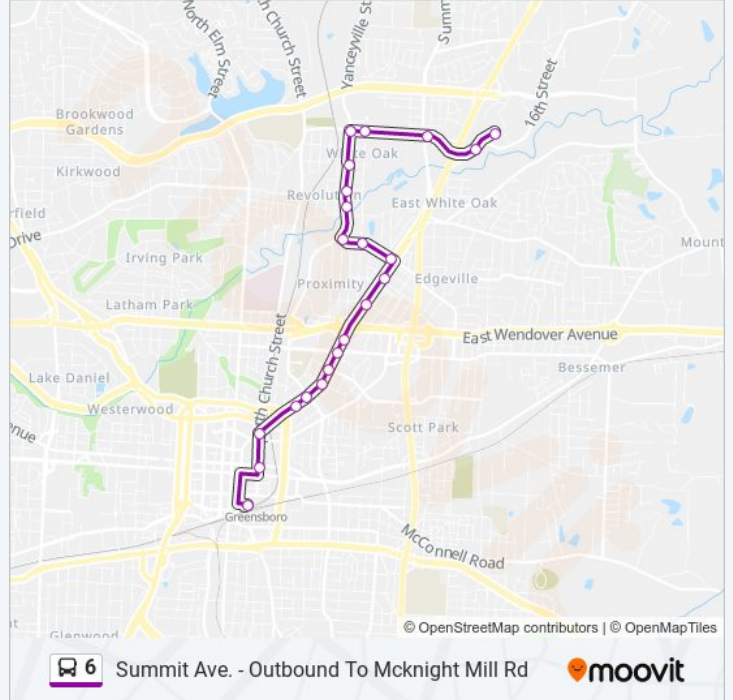

Use the Moovit App to find the closest 6 bus station near you and find out when is the next 6 bus arriving.

Direction: Summit Ave. - Outbound To Mcknight Mill Rd

22 stops

[VIEW LINE SCHEDULE](#)

- Depot Slip 6
- N Church/E Friendly
- N Church/Summit
- Summit/Charter (Ob)
- Summit/Yanceyville (Ob)
- Summit/Dewey (Ob)
- Summit/Sullivan (Ob)
- Summit/E Bessemer (Ob)
- Summit/Ne Shopping Center (Ob)
- Summit/4th
- Summit/Mayfair
- Textile/Andover
- Textile/Fairview
- Textile/Yanceyville
- Yanceyville/Revolution Mill (Ob)
- Yanceyville/Water (Ob)
- Yanceyville/12th
- Yanceyville/16th
- 16th/Fairview
- 16th/Summit

6 bus Info

Direction: Summit Ave. - Outbound To Mcknight Mill Rd

Stops: 22

Trip Duration: 16 min

Line Summary:

16th/Islamic Center

Pyramid Village/Walmart

Direction: To Downtown Depot

36 stops

[VIEW LINE SCHEDULE](#)

Pyramid Village/Walmart

E Cone/Sands

16th/Price Graves Homes South Entrance

16th/Prince Graves North Entrance

16th/Joseph Mcneil

2708 16th St

Summit/Twain

E Cone/O Henry Shopping Center

E Cone/Bernard

E Cone/Glenroy

6 bus Time Schedule

To Downtown Depot Route Timetable:

Sunday	6:15 AM - 10:15 PM
Monday	5:16 AM - 11:46 PM
Tuesday	5:16 AM - 11:46 PM
Wednesday	5:16 AM - 11:46 PM
Thursday	5:16 AM - 11:46 PM
Friday	5:16 AM - 11:46 PM
Saturday	6:15 AM - 10:15 PM