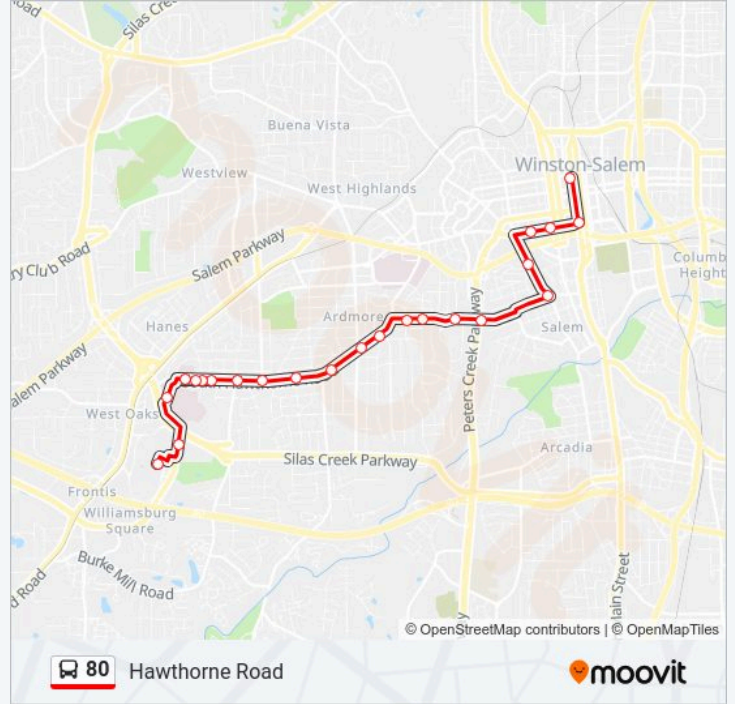

South Hawthorne Road, 1903

South Hawthorne Road, 1999

Forsyth Medical Center

Hanes Mall Blvd (Mcdonalds)

Hanes Mall

80 bus time schedules and route maps are available in an offline PDF at moovitapp.com. Use the Moovit App to see live bus times, train schedule or subway schedule, and step-by-step directions for all public transit in Greensboro.

© 2025 Moovit - All Rights Reserved