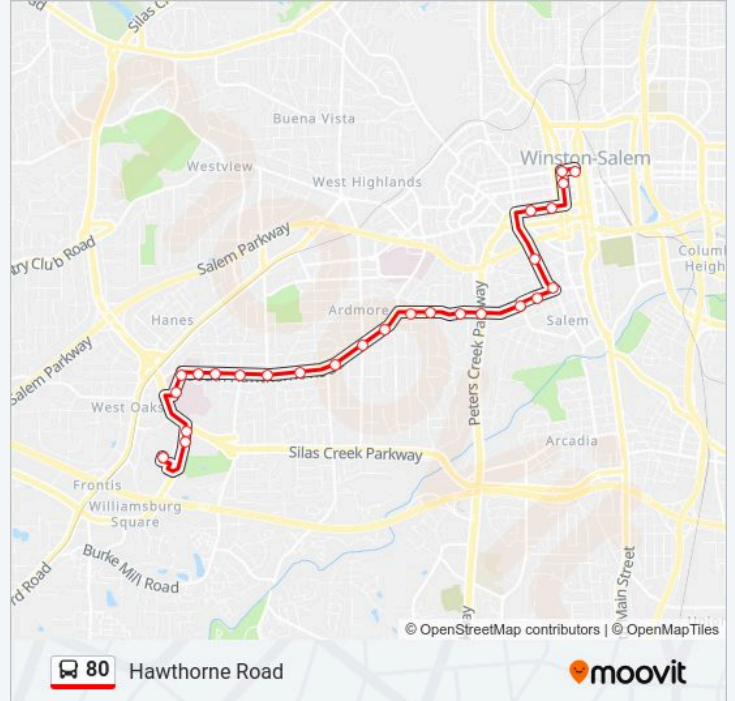

Use the Moovit App to find the closest 80 bus station near you and find out when is the next 80 bus arriving.

Direction: Transit Center

26 stops

[VIEW LINE SCHEDULE](#)

Hanes Mall
Hanes Mall Blvd
Hanes Mall & Silas Creek
Forsyth Medical Center
Maplewood Avenue, 3198
Hawthorne & Bethesda
South Hawthorne Road, 1743
Hawthorne & Bolton
Hawthorne & Knollwood
Hawthorne & Collingwood
Hawthorne & Martin
Hawthorne & Miller
Hawthorne & Fenimore
Academy & Lockland
Academy & Gales
Academy & Duke
Academy & Peter'S Creek
Academy & Granville
Academy & Green
Broad & Academy
Broad & Cotton

80 bus Info

Direction: Transit Center

Stops: 26

Trip Duration: 22 min

Line Summary:

2nd & Shady

2nd & Spruce Street

4th Street Northwest, 295

Cherry & 5th

Clark Campbell Transfer Center

Direction: Hanes Mall

23 stops

[VIEW LINE SCHEDULE](#)

Clark Campbell Transfer Center

Liberty & 1st

1 St And Spruce

80 bus Info

Direction: Hanes Mall

Stops: 23

Trip Duration: 22 min

Line Summary:

South Hawthorne Road, 1903

South Hawthorne Road, 1999

Forsyth Medical Center