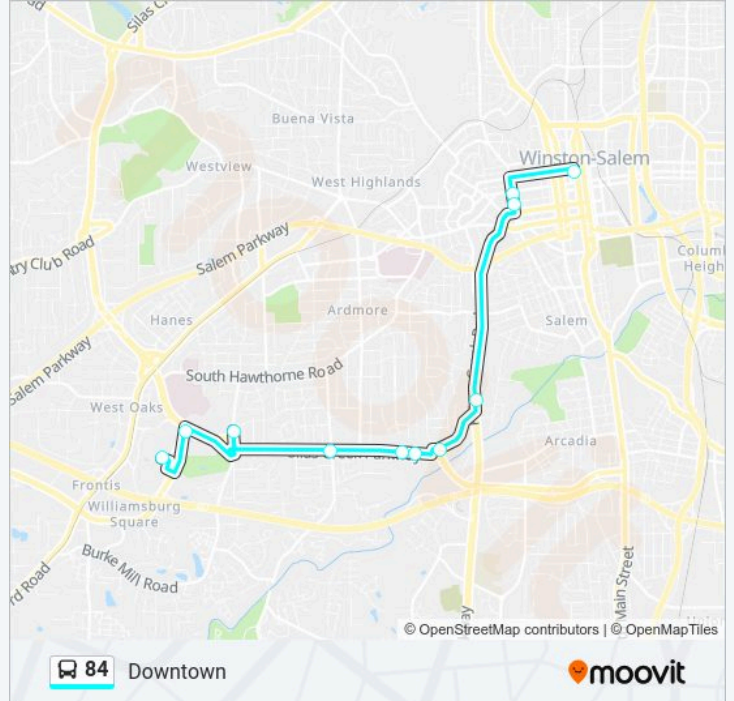

### Direction: Downtown

11 stops

[VIEW LINE SCHEDULE](#)

Hanes Mall

Hanes Mall & Silas Creek

Forsyth Tech West Campus

Silas Creek & Ebert

Silas Creek (Across From Biscuitville In Front Of Drive)

Silas Creek @ Armory Golf Ctr.

Link & Lockland

Peter'S Creek Across From Mayflower Restaurant

Broad & Holly

Broad & 4th

Clark Campbell Transfer Center

### 84 bus Info

**Direction:** Downtown

**Stops:** 11

**Trip Duration:** 14 min

**Line Summary:**

### Direction: Hanes Mall

17 stops

[VIEW LINE SCHEDULE](#)

- Clark Campbell Transfer Center
- Marshall & 5th
- Broad & 4th
- Broad & 2nd
- Broad & 1st
- Peter'S Creek Pkwy & Park Circle
- Peter'S Creek Pkwy & 4th
- Peter'S Creek Pkwy@ Mayflower Restaurant
- Peter'S Creek Pkwy & Link Rd
- Link & Lockland
- Lockland & Silas Creek
- Silas Creek @ Driver'S License Bldg. 1141
- Silas Creek & Irving
- Silas Creek & Ebert
- Forsyth Tech West Campus
- Hanes Mall & Silas Creek
- Hanes Mall