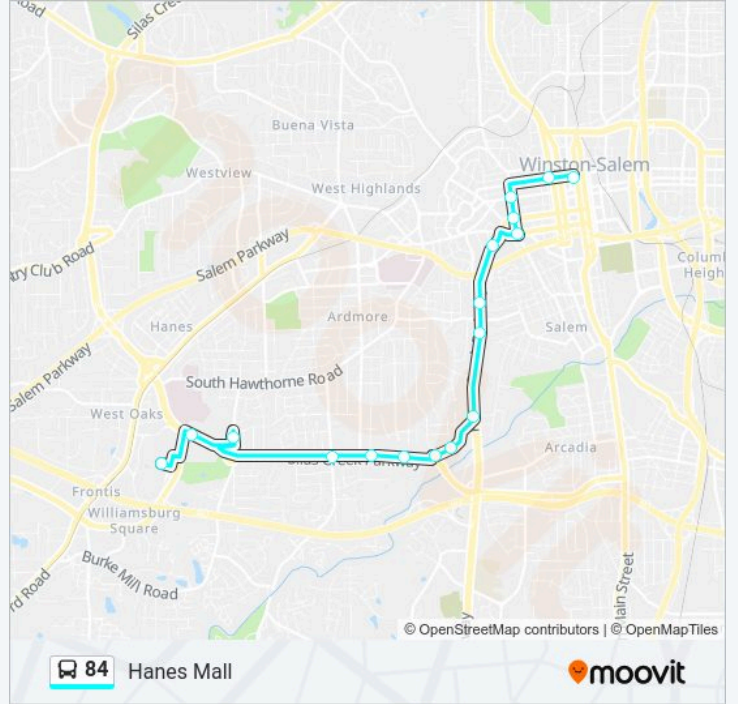

### Direction: Downtown

11 stops

[VIEW LINE SCHEDULE](#)

Hanes Mall

Hanes Mall & Silas Creek

Forsyth Tech West Campus

Silas Creek & Ebert

Silas Creek (Across From Biscuitville In Front Of Drive)

### Direction: Hanes Mall

17 stops

[VIEW LINE SCHEDULE](#)

- Clark Campbell Transfer Center
- Marshall & 5th
- Broad & 4th
- Broad & 2nd
- Broad & 1st
- Peter'S Creek Pkwy & Park Circle
- Peter'S Creek Pkwy & 4th
- Peter'S Creek Pkwy@ Mayflower Restaurant
- Peter'S Creek Pkwy & Link Rd
- Link & Lockland
- Lockland & Silas Creek
- Silas Creek @ Driver'S License Bldg. 1141
- Silas Creek & Irving
- Silas Creek & Ebert
- Forsyth Tech West Campus
- Hanes Mall & Silas Creek
- Hanes Mall

### 84 bus Time Schedule

Hanes Mall Route Timetable:

Sunday	Not Operational
Monday	6:30 AM - 11:00 PM
Tuesday	6:30 AM - 11:00 PM
Wednesday	6:30 AM - 11:00 PM
Thursday	6:30 AM - 11:00 PM
Friday	6:30 AM - 11:00 PM
Saturday	8:30 AM - 11:00 PM

### 84 bus Info

**Direction:** Hanes Mall

**Stops:** 17

**Trip Duration:** 19 min

**Line Summary:**

84 bus time schedules and route maps are available in an offline PDF at [moovitapp.com](https://moovitapp.com). Use the Moovit App to see live bus times, train schedule or subway schedule, and step-by-step directions for all public transit in Greensboro.