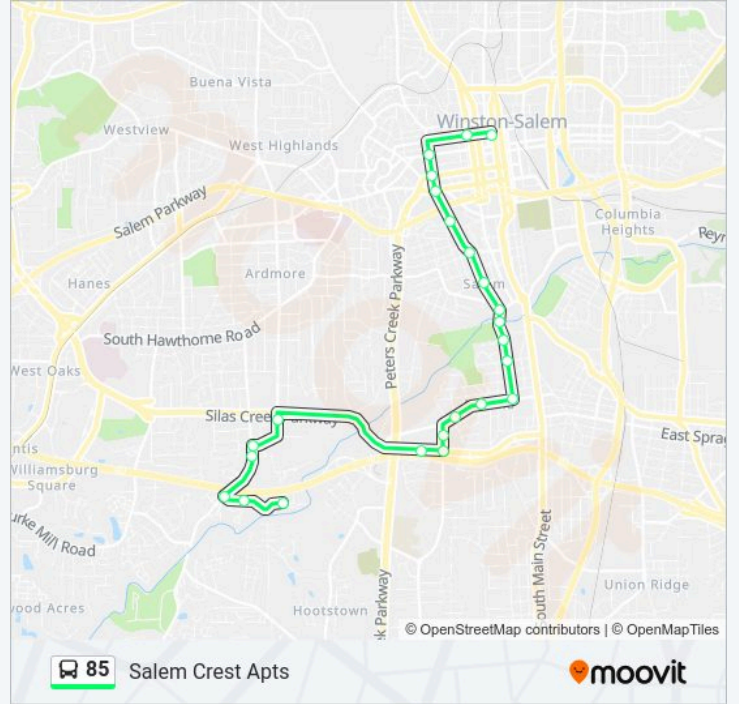

Use the Moovit App to find the closest 85 bus station near you and find out when is the next 85 bus arriving.

Direction: Downtown Depot

18 stops

[VIEW LINE SCHEDULE](#)

Salem Crest Apts.

Salem Crest @ Legacy Apts.

85 bus Info

Direction: Downtown Depot

Stops: 18

Trip Duration: 22 min

Line Summary:

Direction: Salem Crest Apts

24 stops

[VIEW LINE SCHEDULE](#)

85 bus Info

Direction: Salem Crest Apts

Stops: 24

Trip Duration: 24 min

Line Summary:

Forsyth Tech

Ebert & Oak Grove

Ebert & Geneva

Ebert & Salem Crest

Salem Crest @ Legacy Apts.

Salem Crest Apts.

85 bus time schedules and route maps are available in an offline PDF at moovitapp.com. Use the Moovit App to see live bus times, train schedule or subway schedule, and step-by-step directions for all public transit in Greensboro.