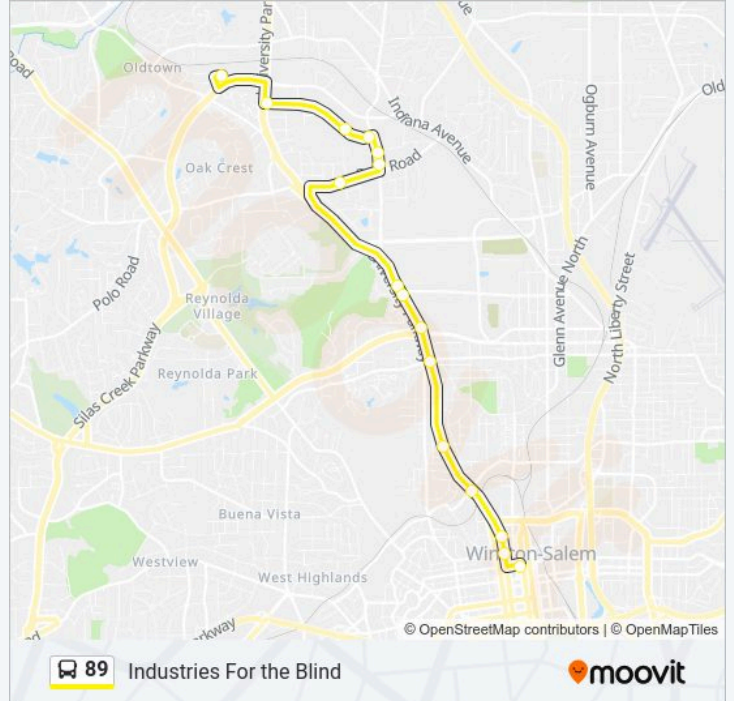

Use the Moovit App to find the closest 89 bus station near you and find out when is the next 89 bus arriving.

Direction: Industries For the Blind

16 stops

[VIEW LINE SCHEDULE](#)

- Clark Campbell Transfer Center
- Cherry & 6th
- Cherry & 7th
- Cherry & Northwest
- Cherry & 14th
- Cherry & 25th
- Coliseum @ Goodwill
- University & Deacon Blvd.
- University & Baity
- Polo & Marlow
- Cherry & Polo
- Cherry & Craft
- Brownsboro & Cherry
- Brownsboro (Across From Enclave Apts.)
- Brownsboro & University
- University Plaza

89 bus Time Schedule

Industries For the Blind Route Timetable:

Monday	6:30 AM-11:00 PM
Tuesday	6:30 AM-11:00 PM
Wednesday	6:30 AM-11:00 PM
Thursday	6:30 AM-11:00 PM
Friday	6:30 AM-11:00 PM
Saturday	8:30 AM-11:00 PM
Sunday	8:00 AM-6:00 PM

89 bus Info

Direction: Industries For the Blind

Stops: 16

Trip Duration: 19 min

Line Summary:

Direction: Downtown Depot

19 stops

[VIEW LINE SCHEDULE](#)

89 bus Info

Direction: Downtown Depot

Stops: 19

Trip Duration: 36 min

Line Summary:

Clark Campbell Transfer Center

89 bus time schedules and route maps are available in an offline PDF at moovitapp.com. Use the Moovit App to see live bus times, train schedule or subway schedule, and step-by-step directions for all public transit in Greensboro.