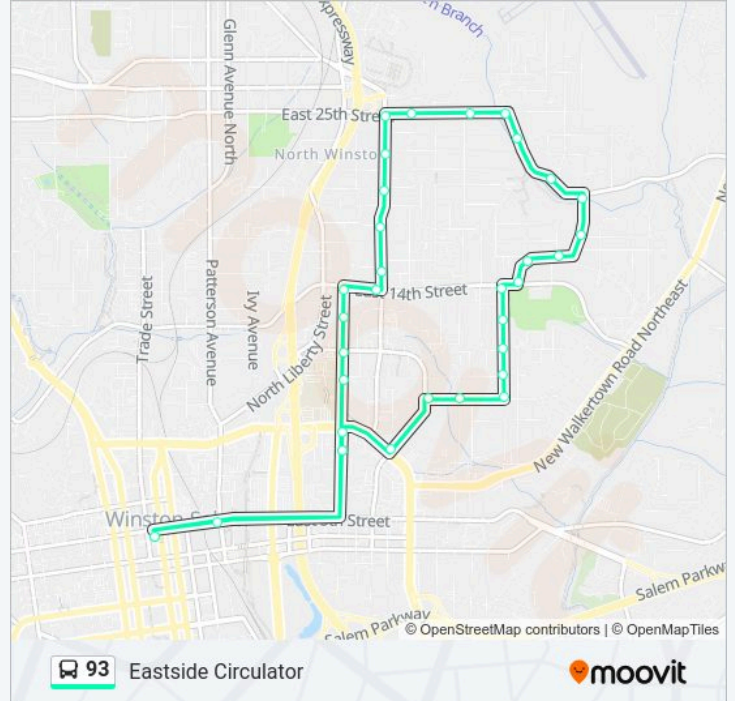

**Direction: Eastside Circulator**

34 stops

[VIEW LINE SCHEDULE](#)

Clark Campbell Transfer Center

5 Th &amp; Patterson

Dss

Highland &amp; Mlk

N Highland Ave &amp; E 11th St

N Highland Ave &amp; 12th St E

Northeast Highland Avenue, 1301

NE Highland Ave &amp; 14th St NE

14th St NE &amp; N Cleveland Ave

Cleveland &amp; 15th

Cleveland &amp; New Hope

Cleveland &amp; 21st

Cleveland &amp; 23rd

Cleveland &amp; 25th

25th &amp; Claremont

NE 25th St &amp; N Jackson Ave

NE 25th St &amp; Bowen Blvd

Bowen &amp; 24th

Bowen &amp; Manchester

Attucks &amp; Bowen

Attucks &amp; Dunbar

**93 bus Info****Direction:** Eastside Circulator**Stops:** 34**Trip Duration:** 24 min**Line Summary:**

Dellabrook Rd & Attucks St  
Dellabrook Rd & Shady Mt Ave  
Dellabrook & 14th  
Cameron Ave & 14th St  
Cameron Avenue, 1300  
Cameron Ave & E 12th St  
N Cameron Ave & E 11th St  
N Cameron Ave & E 10th St  
10th & Jackson  
10th & File  
File & MLk  
Dss  
Clark Campbell Transfer Center