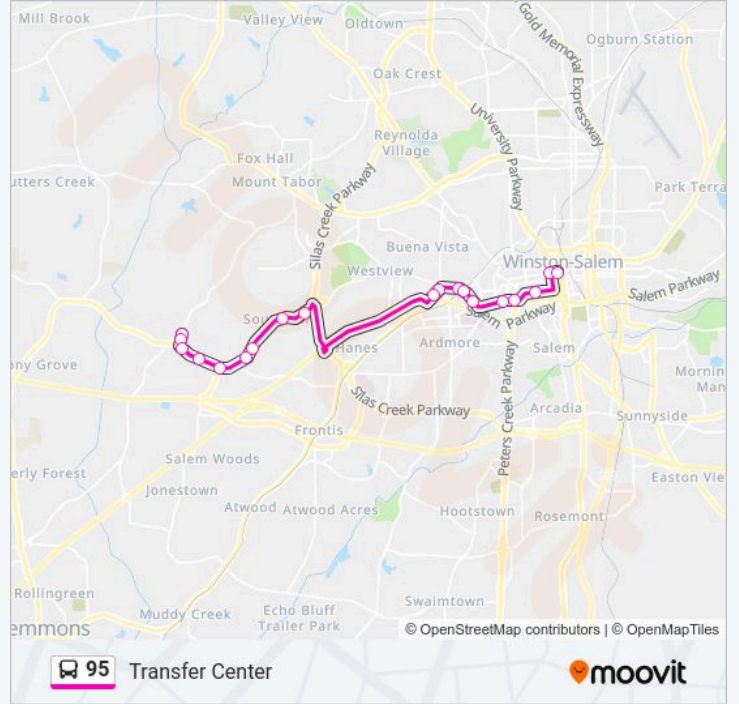

95 Line

Briarhurst

Get The App

The 95 bus line (Briarhurst) has 2 routes. For regular weekdays, their operation hours are:

(1) Briarhurst: 7:45 AM-7:45 PM(2) Transfer Center: 7:10 AM-7:10 PM

Use the Moovit App to find the closest 95 bus station near you and find out when is the next 95 bus arriving.

Direction: Briarhurst

17 stops

[VIEW LINE SCHEDULE](#)

Clark Campbell Transfer Center

Liberty & 1st

1 St And Spruce

1 St & Thomas

1 St & Burke

95 bus Info

Direction: Briarhurst

Stops: 17

Trip Duration: 25 min

Line Summary:

Direction: Transfer Center

19 stops

[VIEW LINE SCHEDULE](#)

95 bus Info

Direction: Transfer Center

Stops: 19

Trip Duration: 23 min

Line Summary:

Clark Campbell Transfer Center

95 bus time schedules and route maps are available in an offline PDF at moovitapp.com. Use the Moovit App to see live bus times, train schedule or subway schedule, and step-by-step directions for all public transit in Greensboro.