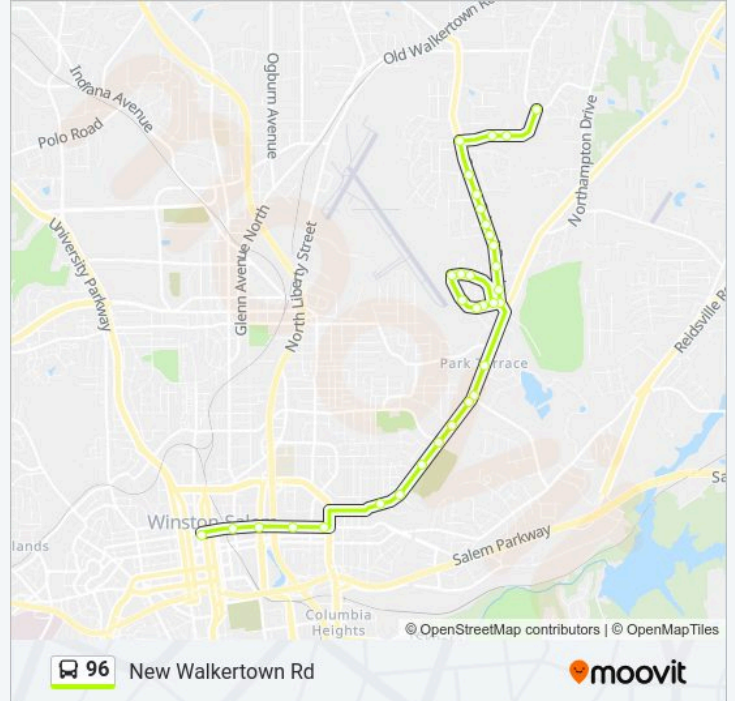

### 96 bus Info

**Direction:** Butterfield Dr. & Oakridge

**Stops:** 33

**Trip Duration:** 26 min

**Line Summary:**

Carver School Road, 3131-3155

Carver School Road Craver St

Carver School Road, 3419-3429

Carver School Rd & Milton Dr

Carver School Rd & Cortland Dr

Carver School Rd & Branch Dr

Carver School Rd & Longbrook Cir

Carver School Rd & Airport Rd

Carver School Rd & Butterfield Dr

Butterfield Drive, 5050

Butterfield Dr & Logan Ln

Butterfield & Oak Ridge Dr

### Direction: Transfer Center

40 stops

[VIEW LINE SCHEDULE](#)

Lansing Drive & Carver School Rd

Carver School Rd & Viking Dr

Carver School Rd & White St

Carver School Rd & Bainbridge Dr

Carver School Rd & Woodfin Pl