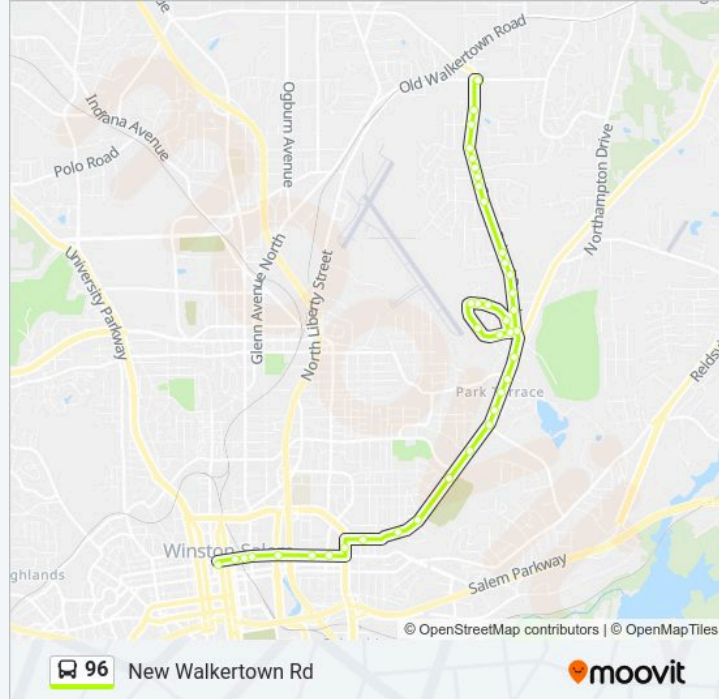

Fondly Road & Raleigh Ave

Fondly Road & Drewry Ln NE

Fondly Road & Teresa Ave

Teresa Avenue & Raleigh Ave

Teresa Avenue & Atlee St

New Walkertown Road, 3198

New Walkertown Rd & Overlook Dr

New Walkertown Rd & East Dr

New Walkertown Road, 2850

New Walkertown Rd & Waterworks Rd

New Walkertown Rd & Dellabrook Rd

New Walkertown Road & Gerald St

New Walkertown Road & Ferrell Ct

New Walkertown Rd & Terrace Ave

New Walkertown Rd & N Dunleith Ave

North Martin Luther King Junior Drive, 520

5 Th & Cleveland

5 Th & Highland Ave.

5th St E & N Research Pkwy

5th St E & Patterson Ave

5th & Chestnut

5th Street East, 100

Clark Campbell Transfer Center

96 bus time schedules and route maps are available in an offline PDF at moovitapp.com. Use the Moovit App to see live bus times, train schedule or subway schedule, and step-by-step directions for all public transit in Greensboro.

© 2024 Moovit - All Rights Reserved