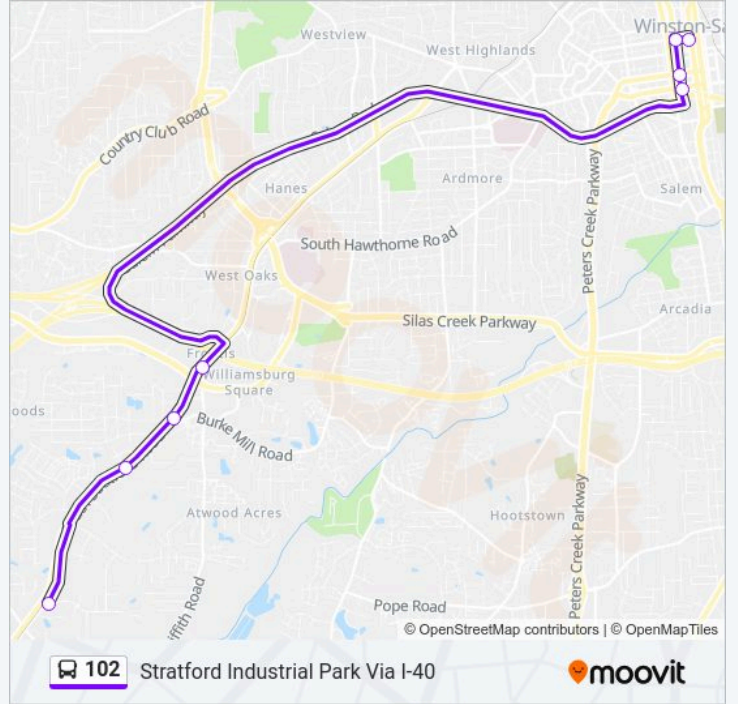

102 bus time schedules and route maps are available in an offline PDF at moovitapp.com. Use the Moovit App to see live bus times, train schedule or subway schedule, and step-by-step directions for all public transit in Greensboro.

© 2025 Moovit - All Rights Reserved