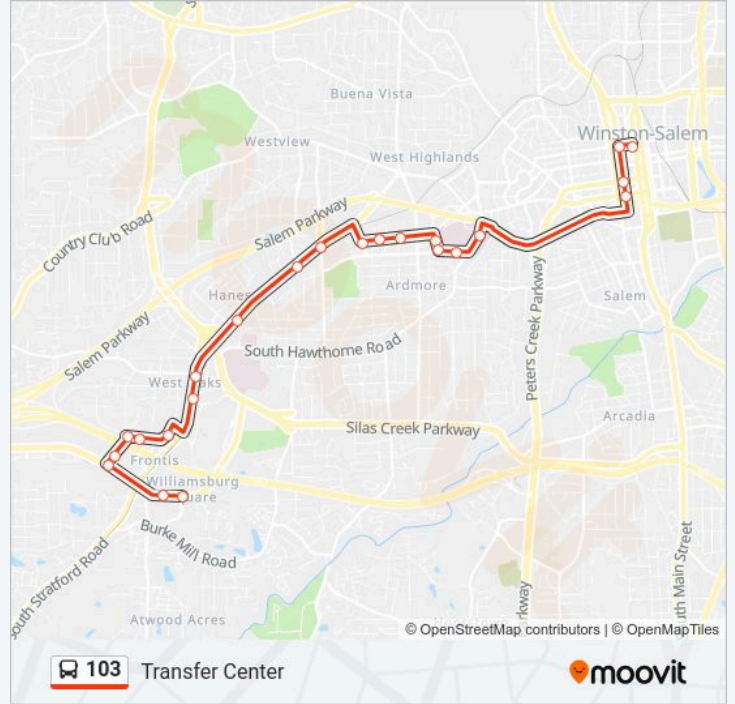

South Hawthorne Road, 219

Cherry & 1st

Cherry & 2nd

Cherry & 5th

Clark Campbell Transfer Center

103 bus time schedules and route maps are available in an offline PDF at moovitapp.com. Use the Moovit App to see live bus times, train schedule or subway schedule, and step-by-step directions for all public transit in Greensboro.

© 2025 Moovit - All Rights Reserved