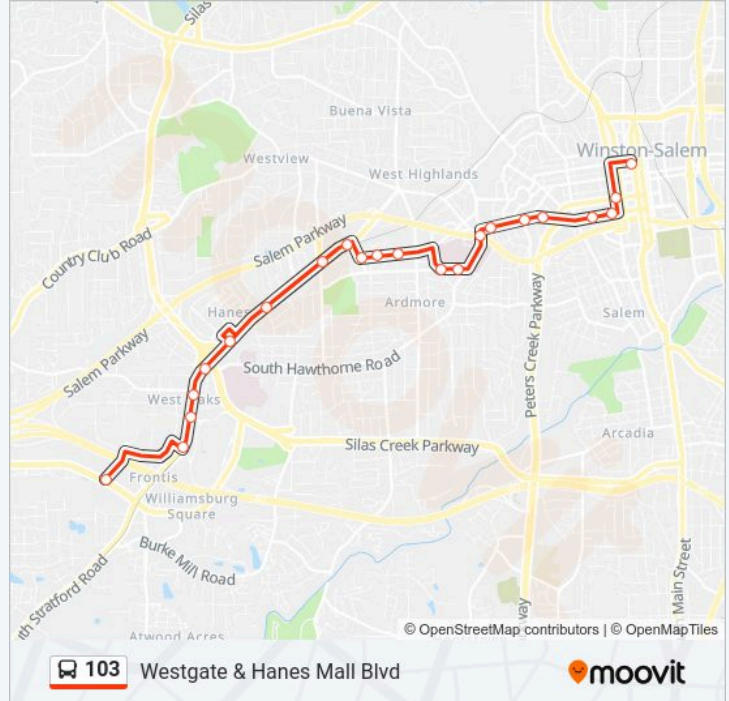

Queen (Across From Medical Center Blvd.)

Cloverdale & Melrose (In Front Of Ace Hardware)

Cloverdale & Ardmore Terrace

Cloverdale & Oakwood

Stratford @ Thruway Shopping Center

Stratford & Knollwood

Stratford & Hanestown Ave (Farside Of Drive)

Stratford & Executive Park

Stratford & Silas Creek Sb

Stratford & Healy Drive

Stratford & Vestmill

Stratford & Westbrook Plaza

**103 bus Time Schedule**

Westgate &amp; Hanes Mall Blvd Route Timetable:

Monday	6:00 AM-11:00 PM
Tuesday	6:00 AM-11:00 PM
Wednesday	6:00 AM-11:00 PM
Thursday	6:00 AM-11:00 PM
Friday	6:00 AM-11:00 PM
Saturday	7:00 AM-11:00 PM
Sunday	8:00 AM-6:00 PM

**103 bus Info****Direction:** Westgate & Hanes Mall Blvd**Stops:** 22**Trip Duration:** 24 min**Line Summary:**

### Direction: Transfer Center

23 stops

[VIEW LINE SCHEDULE](#)

- Hanes Mall Blvd. & Frontis Plaza
- Hanes Mall Blvd. & Hampton Inn Ct.
- Hanes Mall Blvd. & Westgate Blvd
- Westgate Center Dr & Hanes Mall Blvd
- Westbrook Plaza Drive, 1699
- Westbrook Plaza Drive, 1605
- Westbrook Plaza Drive, 1680-1690
- South Stratford Road & Hanes Mall
- South Stratford Road & Healy Dr
- Stratford & Olive
- Stratford & Westview
- Stratford & Knollwood
- Oakwood Drive, 213
- Cloverdale Avenue Northwest & Magnolia St
- Cloverdale Avenue Northwest, 2312
- Cloverdale Avenue, 2065
- Medical Center Boulevard & Queen St
- Wfu School Of Medicine