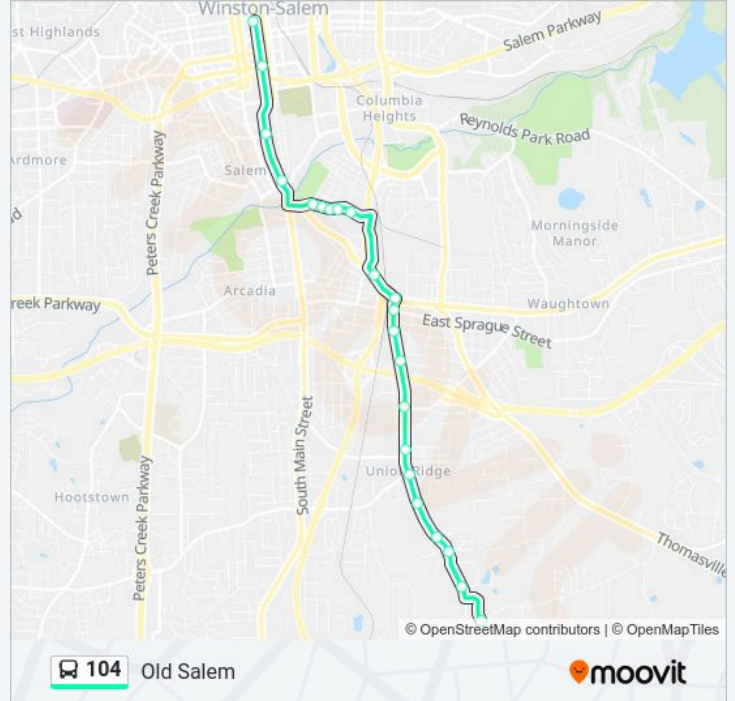

Use the Moovit App to find the closest 104 bus station near you and find out when is the next 104 bus arriving.

Direction: Marta & Teague

22 stops

[VIEW LINE SCHEDULE](#)

Clark Campbell Transfer Center

Liberty & 1st

Old Lexington Road & Palmer Ln

Old Lexington Road & Kingsberry Park Dr

Old Lexington Road & Waltrude Ln

Old Lexington Road & Rosann Dr

104 bus Time Schedule

Marta & Teague Route Timetable:

Monday	6:30 AM-11:30 PM
Tuesday	6:30 AM-11:30 PM
Wednesday	6:30 AM-11:30 PM
Thursday	6:30 AM-11:30 PM
Friday	6:30 AM-11:30 PM
Saturday	7:30 AM-11:30 PM
Sunday	7:30 AM-6:30 PM

104 bus Info**Direction:** Marta & Teague**Stops:** 22**Trip Duration:** 23 min**Line Summary:**

Marta Road & Teague Rd

Direction: Transfer Center

23 stops

[VIEW LINE SCHEDULE](#)

Marta Road & Teague Rd

Teague Road & Old Lexington Rd

104 bus Info

Direction: Transfer Center

Stops: 23

Trip Duration: 23 min

Line Summary:

Old Salem Road & W Academy St

South Main Street & Cemetery St

South Main Street & E 1st St