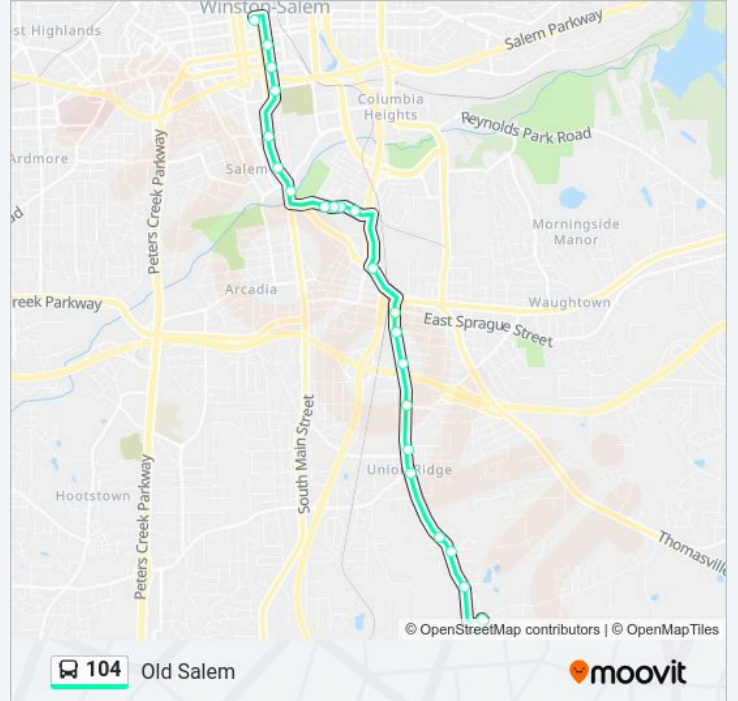

Old Salem Road & W Academy St

South Main Street & Cemetery St

South Main Street & E 1st St

Main St

Clark Campbell Transfer Center

104 bus time schedules and route maps are available in an offline PDF at moovitapp.com. Use the Moovit App to see live bus times, train schedule or subway schedule, and step-by-step directions for all public transit in Greensboro.

© 2025 Moovit - All Rights Reserved