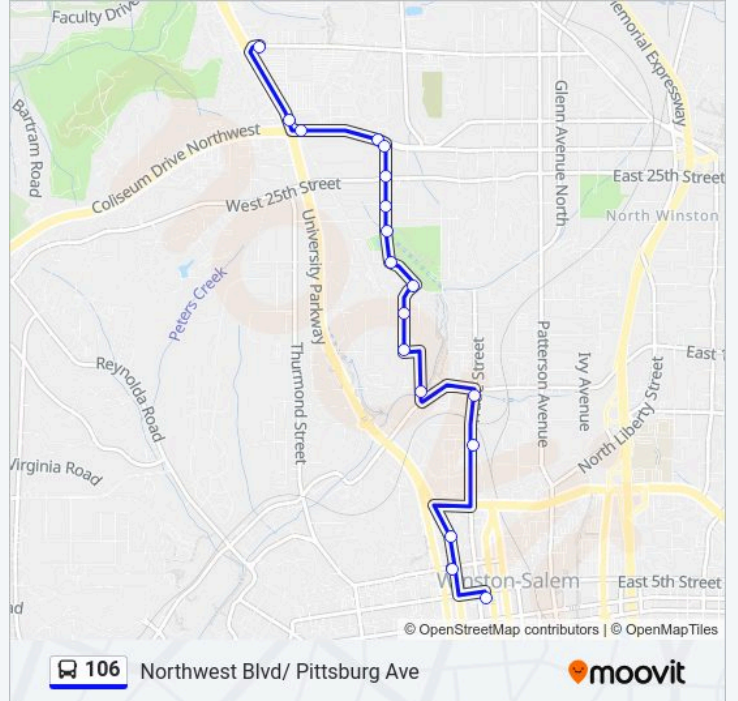

106 Line

Northwest Blvd/ Pittsburg Ave

Get The App

The 106 bus line (Northwest Blvd/ Pittsburg Ave) has 2 routes. For regular weekdays, their operation hours are:
(1) Deacon Blvd: 6:00 AM-11:00 PM(2) Transfer Center: 6:35 AM-11:35 PM
Use the Moovit App to find the closest 106 bus station near you and find out when is the next 106 bus arriving.

Pittsburg Avenue Northwest & 25th St NW

Pittsburg Avenue Northwest & 27th St NW

27th St.

27th @ Goodwill Bldg.

Coliseum @ Goodwill

Deacon Boulevard, 612-674

106 bus Time Schedule

Deacon Blvd Route Timetable:

Monday	6:00 AM-11:00 PM
Tuesday	6:00 AM-11:00 PM
Wednesday	6:00 AM-11:00 PM
Thursday	6:00 AM-11:00 PM
Friday	6:00 AM-11:00 PM
Saturday	7:00 AM-11:00 PM
Sunday	8:00 AM-6:00 PM

106 bus Info**Direction:** Deacon Blvd**Stops:** 18**Trip Duration:** 12 min**Line Summary:**

Direction: Transfer Center

18 stops

[VIEW LINE SCHEDULE](#)

- Deacon Boulevard, 612-674
- Deacon Boulevard, 482-496
- Deacon @ Shorefair Dr.
- West 30th & Millbrook
- West 28th Street, 3-7
- Pittsburg Avenue Northwest & 27th St NW
- Pittsburg Avenue Northwest & 25th St NW
- Pittsburg Avenue Northwest & W 24th St
- Pittsburg Ave NW & W 23rd St
- Pittsburg Avenue Northwest & NW Crawford Pl
- Clark Avenue & NW Crawford Pl
- Clark Avenue & Mcdaniels St
- Clark Avenue & W 14th St
- West 14th Street & Underwood Ave
- Underwood Avenue & W 13th St
- West Northwest Boulevard & Trade St NW
- 1060 Trade
- Clark Campbell Transfer Center