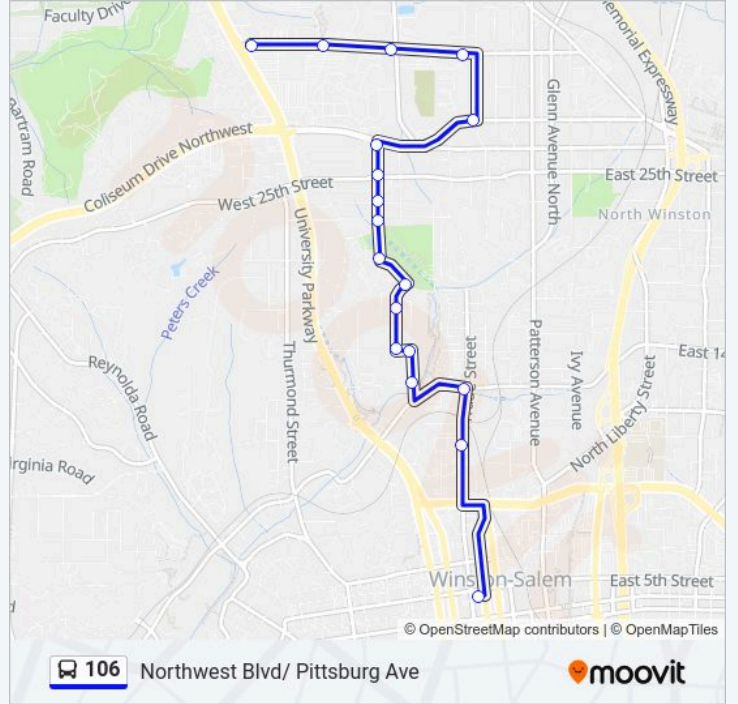

106 bus time schedules and route maps are available in an offline PDF at moovitapp.com. Use the Moovit App to see live bus times, train schedule or subway schedule, and step-by-step directions for all public transit in Greensboro.

© 2025 Moovit - All Rights Reserved