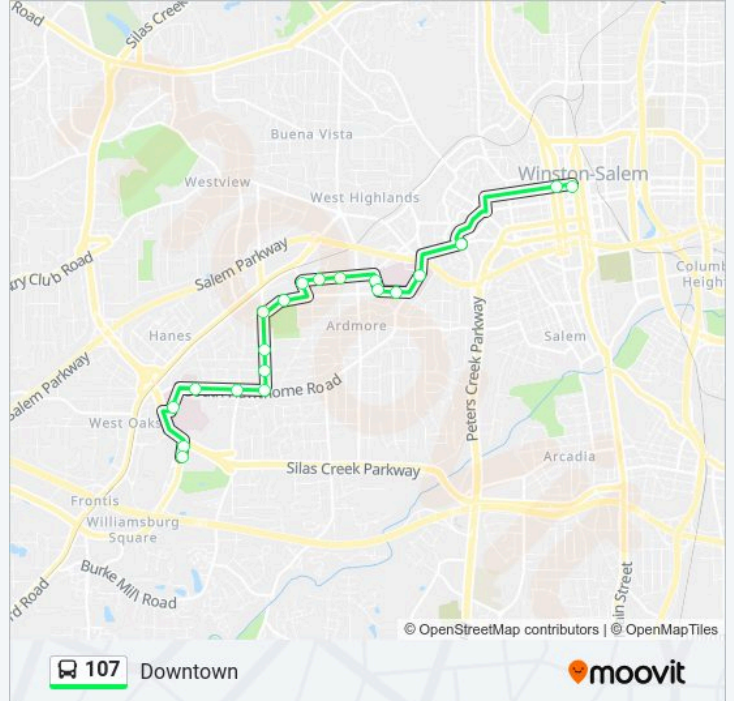

#### Direction: Downtown

20 stops

[VIEW LINE SCHEDULE](#)

Hanes Mall Blvd  
Hanes Mall & Silas Creek  
Forsyth Medical Center  
Hawthorne & Bethesda  
Hawthorne & Bolton  
Hawthorne & Knollwood  
Knollwood Street & Maplewood Ave  
Knollwood Street & Parkway Dr  
Knollwood Street & Queen St  
Queen Street & Miller Park Cir  
Oakwood Drive, 213  
Cloverdale Avenue Northwest & Magnolia St  
Cloverdale Avenue Northwest, 2312  
Cloverdale Avenue, 2065  
Medical Center Boulevard & Queen St  
Wfu School Of Medicine  
South Hawthorne Road, 219  
West 1st & Burke Rt 95 107  
Cherry & Northwest  
Clark Campbell Transfer Center

#### 107 bus Time Schedule

Downtown Route Timetable:

Monday	6:42 AM-11:42 PM
Tuesday	6:42 AM-11:42 PM
Wednesday	6:42 AM-11:42 PM
Thursday	6:42 AM-11:42 PM
Friday	6:42 AM-11:42 PM
Saturday	7:42 AM-11:42 PM
Sunday	7:42 AM-6:42 PM

#### 107 bus Info

**Direction:** Downtown

**Stops:** 20

**Trip Duration:** 19 min

**Line Summary:**

**Direction: Hanes Mall**

24 stops

[VIEW LINE SCHEDULE](#)

- Clark Campbell Transfer Center
- Liberty & 1st
- 1 St And Spruce
- 1 St & Shady
- 1 St & Thomas
- 1 St & Burke
- Sly Or Cunning Intelligence.
- Hawthorne & 1st
- Hawthorne & Queen
- Queen (Across From Medical Center Blvd.)
- Cloverdale & Miller
- Cloverdale & Melrose (In Front Of Ace Hardware)
- Cloverdale & Ardmore Terrace
- Cloverdale & Oakwood
- Queen Street & Miller Park Cir
- Knollwood Street & Patricia Ln
- Knollwood Street & Melinda Dr
- Knollwood Street & Maplewood Ave