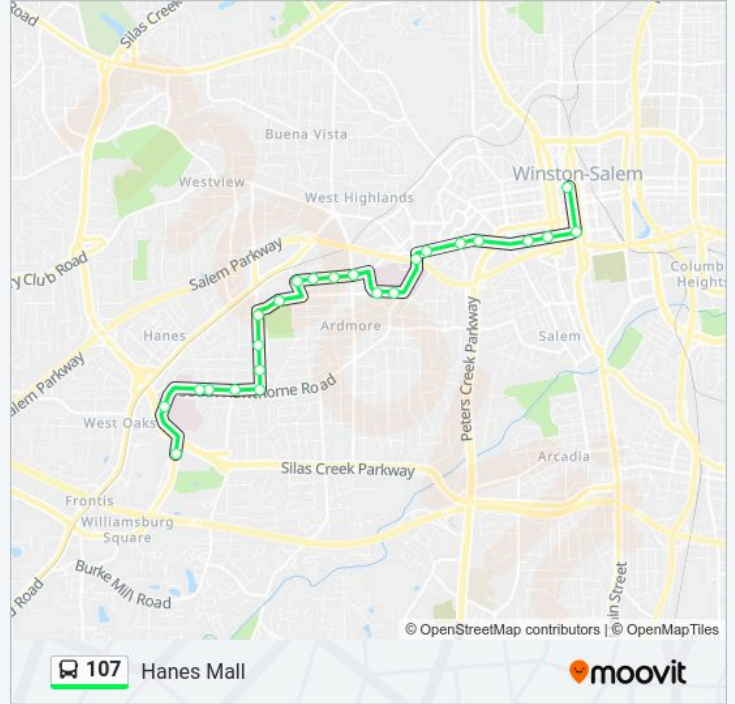

Knollwood Street & S Hawthorne Rd

Hawthorne Rd & Bolton Rd

Hawthorne & Brigham

Hawthorne & Bethesda

Forsyth Medical Center

Hanes Mall Blvd (Mcdonalds)

107 bus time schedules and route maps are available in an offline PDF at moovitapp.com. Use the Moovit App to see live bus times, train schedule or subway schedule, and step-by-step directions for all public transit in Greensboro.

© 2025 Moovit - All Rights Reserved