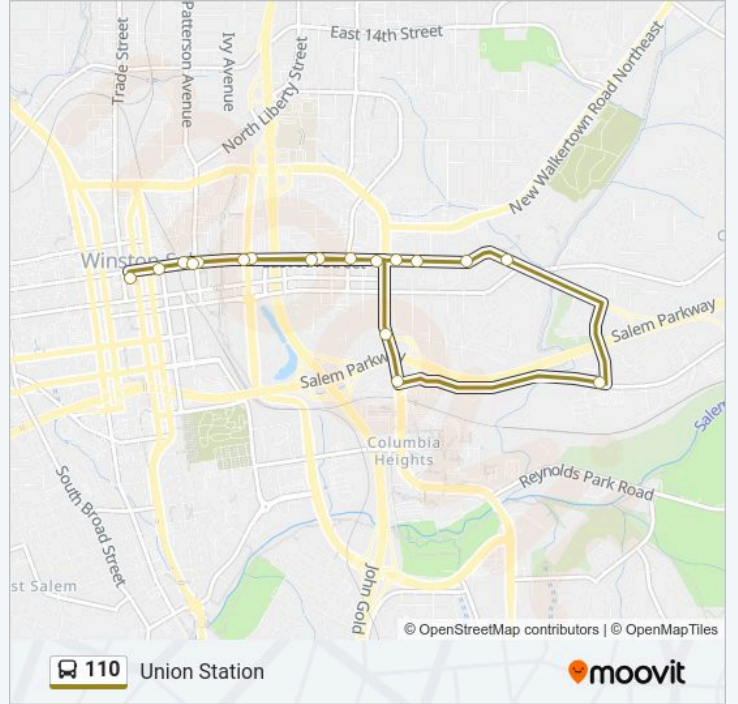

110 bus time schedules and route maps are available in an offline PDF at moovitapp.com. Use the Moovit App to see live bus times, train schedule or subway schedule, and step-by-step directions for all public transit in Greensboro.

© 2025 Moovit - All Rights Reserved