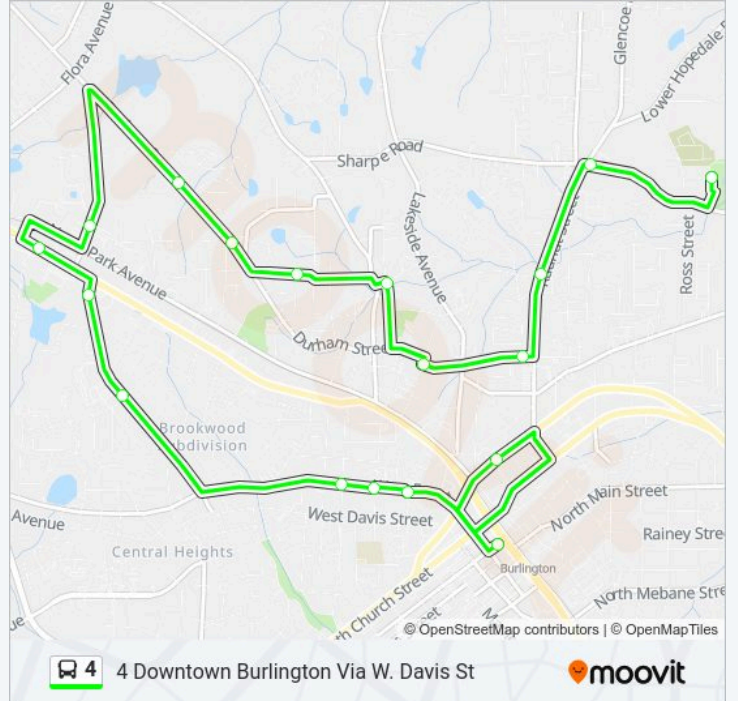

Use the Moovit App to find the closest 4 bus station near you and find out when is the next 4 bus arriving.

Direction: 4 Downtown Burlington Via W. Davis St

18 stops

[VIEW LINE SCHEDULE](#)

- North Park Library Green/Purple Line Transfer
- Rauhut Street @ Sharpe Family Dollar (Inbound)
- Rauhut St @ Key St (Robinson Park) (Inbound)
- Hatch Street @ Ray Street (Inbound)
- Hatch Street @ Logan Street (Inbound)
- Tillman Street @ Lakeside Apts. (Inbound)
- Elm Street @ Chestnut Street (Inbound)
- Durham Street @ Cadiz Street (Inbound)
- Durham @ James Dr (Inbound)
- Cadiz Street @ Glen Raven Mills (Inbound)
- W. Webb Ave @ Lakeview Ave (Inbound)
- W. Davis Street @ Food Lion (Inbound)
- W. Davis St @ Garfield Road (Inbound)
- W. Front Street @ Trollinger St. (Inbound)
- Front St @ Peele St (Inbound)
- Tarpley Street (Inbound)
- N. Fisher Street @ Trade Street
- Worth Street Transfer Hub/Burlington Downtown

4 bus Info

Direction: 4 Downtown Burlington Via W. Davis St

Stops: 18

Trip Duration: 34 min

Line Summary:

Direction: 4 North Park Library 3 Via W. Davis St

21 stops

[VIEW LINE SCHEDULE](#)

Worth Street Transfer Hub/Burlington Downtown

N. Fisher Street @ Trade Street

Front St @ Tarpley Street (Outbound)

Front St @ Peele St (Outbound)

W. Front Street @ Trollinger St. (Outbound)

W. Davis St @ Garfield Road (Outbound)

W. Davis Street @ Food Lion (Outbound)

W. Webb Ave @ Lakeview Ave (Outbound)

Cadiz Street @ Glen Raven Mills (Outbound)

Durham @ James Dr (Outbound)

Durham Street @ Cadiz Street (Outbound)

Elm Street @ Spence Street (Outbound)