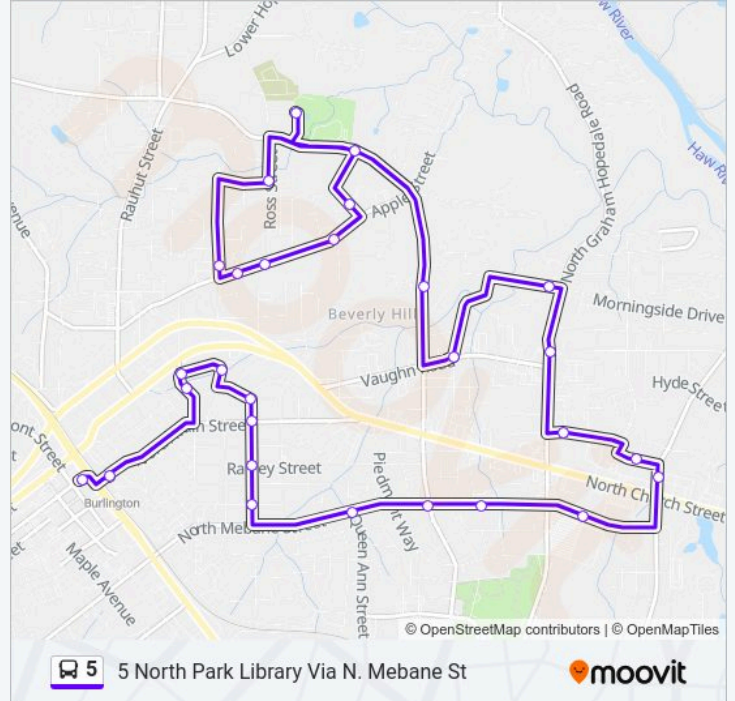

**Direction: 5 North Park Library Via N. Mebane St**

28 stops  
[VIEW LINE SCHEDULE](#)

Worth Street Transfer Hub/Burlington Downtown  
 N. Main St. @ Amtrak Station (Outbound)  
 N. Ireland St. @ Sellars St./ Bha (Outbound)  
 Fairfax St. @N. Ireland Street (Outbound)  
 Fairfax St. @ Friendly (Outbound)  
 Highland Ave @ Virginia Ave (Outbound)  
 Highland @ N.Main Street (Outbound)  
 James Street @ Rainey Street (Outbound)  
 James Street @ Harris Street (Outbound)  
 N. Mebane St. @ Queen Anne Street (Outbound)  
 N. Mebane St. @ S. Beaumont Avenue (Outbound)  
 N. Mebane St. @ Dover Avenue (Outbound)  
 N Mebane St @ Walmart (Outbound)  
 Sellers Mills @ Church St. Plaza/Food Lion (Outbound)  
 Martin Street @ Watson Drive (Outbound)  
 Martin Street @ Graham Hopedale Rd (Outbound)  
 Graham Hopedale Rd @ Mckinney St (Dss) (Outbound)

**5 bus Info**

**Direction:** 5 North Park Library Via N. Mebane St  
**Stops:** 28  
**Trip Duration:** 38 min  
**Line Summary:**

Morningside Drive Apartments (Outbound)

Homewood Avenue @ Vaughn Road (Outbound)

Beaumont Avenue @ Beaumont Court (Outbound)

Sharpe Road @ Melrose Drive (Outbound)

Ross Street @ Chandler Avenue (Outbound)

Richmond Avenue @ Farside Elizabeth Street

Apple Street @ Midblock Excel Christian Academy

Apple Street @ Ross Street (Outbound)

Apple Street @ Baldwin Road (Outbound)

Crump Village

North Park Library Green/Purple Line Transfer

5 bus time schedules and route maps are available in an offline PDF at [moovitapp.com](https://moovitapp.com). Use the Moovit App to see live bus times, train schedule or subway schedule, and step-by-step directions for all public transit in Greensboro.