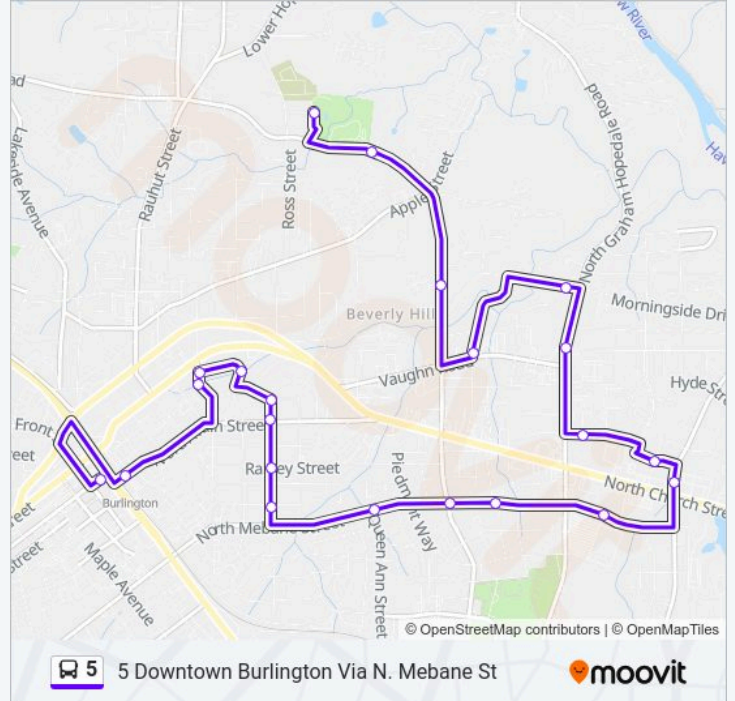

### 5 bus Info

**Direction:** 5 Downtown Burlington Via N. Mebane St

**Stops:** 22

**Trip Duration:** 36 min

**Line Summary:**

N. Ireland St. @ Sellars St./ Bha (Inbound)  
 N. Main St. @ Amtrak Station (Inbound)  
 Worth Street Transfer Hub/Burlington Downtown

**Direction: 5 North Park Library Via N. Mebane St**

28 stops  
[VIEW LINE SCHEDULE](#)

Worth Street Transfer Hub/Burlington Downtown  
 N. Main St. @ Amtrak Station (Outbound)  
 N. Ireland St. @ Sellars St./ Bha (Outbound)  
 Fairfax St. @N. Ireland Street (Outbound)  
 Fairfax St. @ Friendly (Outbound)  
 Highland Ave @ Virginia Ave (Outbound)  
 Highland @ N.Main Street (Outbound)  
 James Street @ Rainey Street (Outbound)  
 James Street @ Harris Street (Outbound)  
 N. Mebane St. @ Queen Anne Street (Outbound)  
 N. Mebane St. @ S. Beaumont Avenue (Outbound)  
 N. Mebane St. @ Dover Avenue (Outbound)  
 N Mebane St @ Walmart (Outbound)  
 Sellers Mills @ Church St. Plaza/Food Lion (Outbound)  
 Martin Street @ Watson Drive (Outbound)  
 Martin Street @ Graham Hopedale Rd (Outbound)  
 Graham Hopedale Rd @ Mckinney St (Dss) (Outbound)

**5 bus Info**

**Direction:** 5 North Park Library Via N. Mebane St  
**Stops:** 28  
**Trip Duration:** 38 min  
**Line Summary:**

Morningside Drive Apartments (Outbound)

Homewood Avenue @ Vaughn Road (Outbound)

Beaumont Avenue @ Beaumont Court (Outbound)

Sharpe Road @ Melrose Drive (Outbound)

Ross Street @ Chandler Avenue (Outbound)

Richmond Avenue @ Farside Elizabeth Street

Apple Street @ Midblock Excel Christian Academy