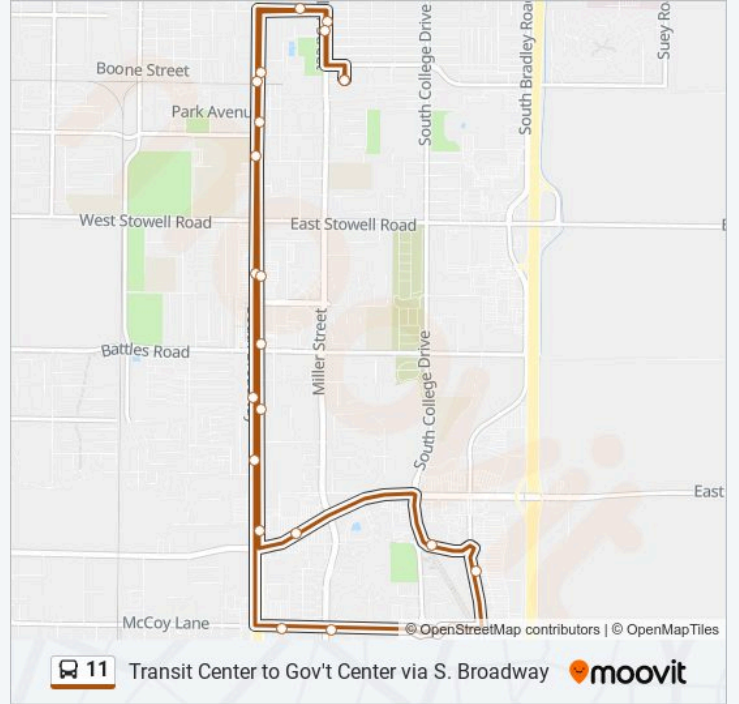

Transit Center to Gov't Center via S. Broadway

Get The App

The 11 bus line Transit Center to Gov't Center via S. Broadway has one route. For regular weekdays, their operation hours are:

(1) : 6:30 AM - 7:15 PM

Use the Moovit App to find the closest 11 bus station near you and find out when is the next 11 bus arriving.

Direction:

22 stops

[VIEW LINE SCHEDULE](#)

- Transit Center
- Miller at Cook (Outbound)
- Town Center Mall
- Broadway at Jones (Ob)
- Broadway at Morrison (Smhs)
- Broadway at Stowell
- Broadway at Newlove (Ob)
- Broadway at Carmen Ln
- Mccoy at Foodmaxx
- Mccoy at Caballero (Inbound)
- Crossroads at Del Sur (Inbound)
- Bradley at Crossroads (Walmart)
- Southside Pkwy at S College
- Betteravia at Target
- Broadway at Cvs
- Broadway at Newlove (lb)
- Broadway at Battles
- Broadway at Stowell/Enos
- Broadway at Morrison (Smhs)
- Broadway at Jones (lb)
- Miller at Cook (Inbound)

11 bus Info

Direction:

Stops: 22

Trip Duration: 42 min

Line Summary:

Transit Center

11 bus time schedules and route maps are available in an offline PDF at moovitapp.com. Use the Moovit App to see live bus times, train schedule or subway schedule, and step-by-step directions for all public transit in San Luis Obispo.