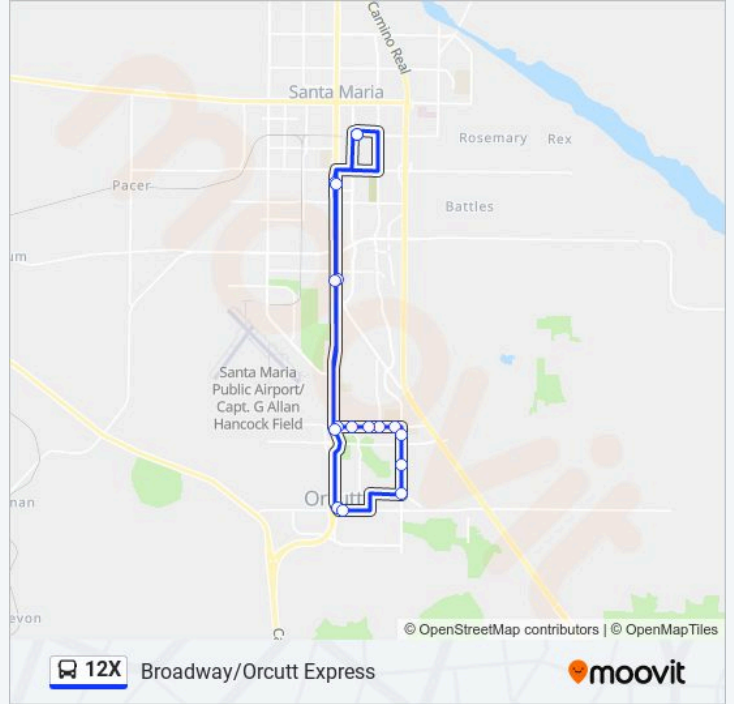

Broadway/Orcutt Express

[Get The App](#)

The 12X bus line Broadway/Orcutt Express has one route. For regular weekdays, their operation hours are:

(1) : 6:45 AM - 4:45 PM

Use the Moovit App to find the closest 12X bus station near you and find out when is the next 12X bus arriving.

Direction:

17 stops

[VIEW LINE SCHEDULE](#)

- Transit Center
- Broadway at Stowell
- S. Broadway at Kohls
- Orcutt Rd at Foster
- Orcutt Rd at Clark (Park & Ride) Outbound
- Clark & Orcutt Road
- Bradley at Patterson
- Bradley at Village Dr
- Bradley at Parkland Dr
- Foster Rd at Bradley (Righetti High School)
- Foster at Hillview (Inbound)
- Foster at Yo Yo Youth Ctr
- Foster at Dartmouth (Inbound)
- Foster at Chef Rick's
- Broadway at Mccoy (Starbucks)
- Broadway at Stowell/Enos
- Transit Center

12X bus Time Schedule

Route Timetable:

Sunday	Not Operational
Monday	6:45 AM - 4:45 PM
Tuesday	6:45 AM - 4:45 PM
Wednesday	6:45 AM - 4:45 PM
Thursday	6:45 AM - 4:45 PM
Friday	6:45 AM - 4:45 PM
Saturday	Not Operational

12X bus Info

Direction:

Stops: 17

Trip Duration: 56 min

Line Summary:

12X bus time schedules and route maps are available in an offline PDF at moovitapp.com. Use the Moovit App to see live bus times, train schedule or subway schedule, and step-by-step directions for all public transit in San Luis Obispo.