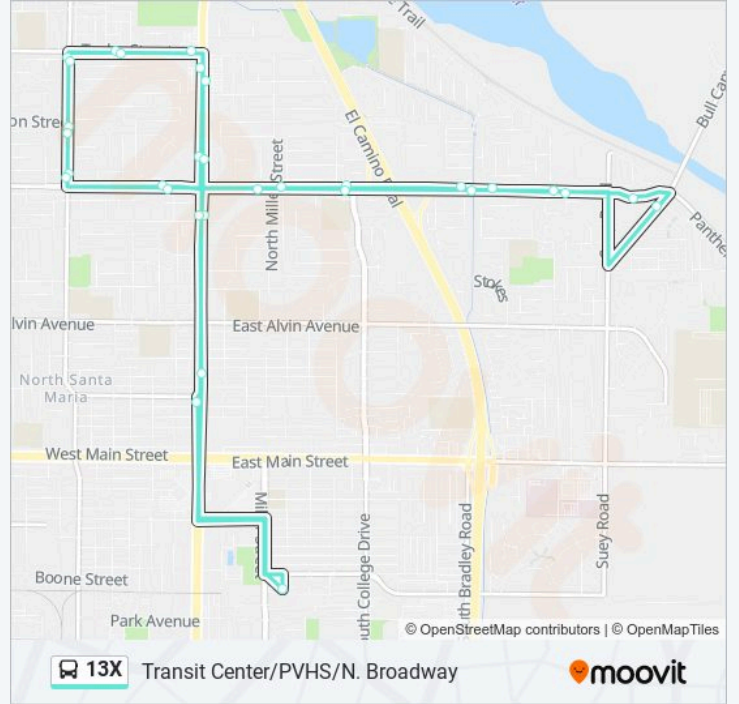

Transit Center/PVHS/N. Broadway

Get The App

The 13X bus line Transit Center/PVHS/N. Broadway has one route. For regular weekdays, their operation hours are: (1) : 6:45 AM - 4:45 PM  
Use the Moovit App to find the closest 13X bus station near you and find out when is the next 13X bus arriving.

**Direction:**

33 stops

[VIEW LINE SCHEDULE](#)

- Transit Center
- Broadway at Tunnell
- Broadway at Orchard (Outbound)
- Donovan at Pine (Outbound)
- Railroad & Lee
- Railroad & Creston Nb
- Railroad at Taylor (Outbound)
- Taylor & Curryer (Outbound)
- Broadway at Taylor (Vallarta Market)
- Broadway at Williams (Westside)
- Donovan & Miller
- Donovan & College (Eastbound)
- Donovan at Magellan
- Donovan at Canyon
- Donovan at Merrill Gardens
- Panther @ Pvhs
- Suey Crossing & Merill Gardens
- Donovan at Canyon
- Donovan at Bay Ave (1133 E. Donovan)
- Donovan at Pepperwood
- Donovan at College

**13X bus Info**

**Direction:**

**Stops:** 33

**Trip Duration:** 53 min

**Line Summary:**

- Donovan at Miller (Westbound)
- Broadway at Williams (Eastside)
- Broadway at Taylor
- Taylor at Broadway
- Taylor at Casa Grande
- Railroad at Taylor (Inbound)
- Railroad at Creston (lb)
- Rairoad at Donovan
- Donovan at Pine (Inbound)
- Broadway at Orchard (Inbound)
- Broadway at Fesler
- Transit Center