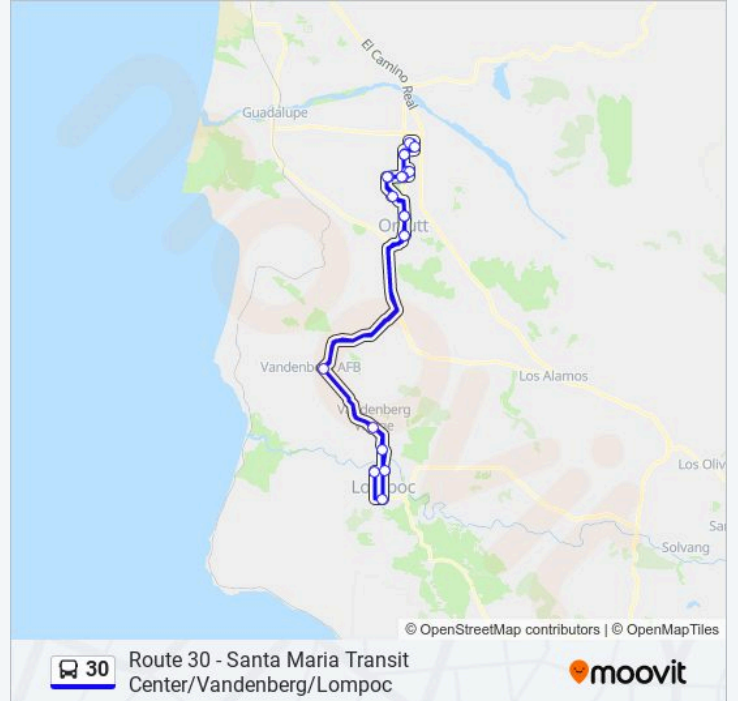

Route 30 - Santa Maria Transit Center/Vandenberg/Lompoc

Get The App

The 30 bus line Route 30 - Santa Maria Transit Center/Vandenberg/Lompoc has one route. For regular weekdays, their operation hours are:

Sunday	Not Operational
Monday	4:05 AM - 4:00 PM
Tuesday	4:05 AM - 4:00 PM
Wednesday	4:05 AM - 4:00 PM
Thursday	4:05 AM - 4:00 PM
Friday	4:05 AM - 4:00 PM
Saturday	Not Operational

- Transit Center
- Broadway at Stowell
- Betteravia at Miller (Panda Express)
- Mccoy at Broadway (Outbound)
- Mccoy at Skyway
- Santa Maria Public Airport
- Orcutt Rd at Foster
- Orcutt Rd at Clark (Park & Ride) Outbound
- Vandenberg Air Force Base (Vafb) Main Gate
- Vandenberg Village
- Ahc Lompoc
- Denmat
- Mission Plaza
- Lompoc Transit Hub
- Mission Plaza
- Ahc Lompoc
- Vandenberg Village
- Vandenberg Air Force Base (Vafb) Main Gate
- Orcutt Rd at Clark (Park & Ride) Inbound
- Orcutt Rd at Foster (Inbound)

30 bus Info
Direction:
Stops: 27
Trip Duration: 168 min
Line Summary:

Santa Maria Public Airport

Mccoy at Skyway (Inbound)

Mccoy at Broadway (Professional Pkwy)

Miller at Betteravia (Gov'T Center)

Broadway at Stowell/Enos

College at Allan Hancock Field (Back Entrance)

Transit Center

30 bus time schedules and route maps are available in an offline PDF at moovitapp.com. Use the Moovit App to see live bus times, train schedule or subway schedule, and step-by-step directions for all public transit in San Luis Obispo.