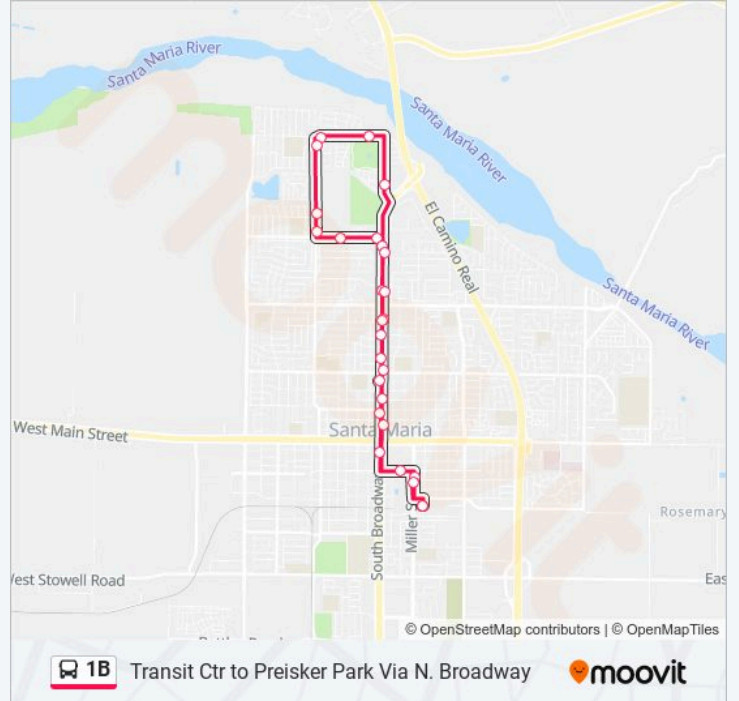

Transit Ctr to Preisker Park Via N. Broadway

[Get The App](#)

The 1B bus line Transit Ctr to Preisker Park Via N. Broadway has one route. For regular weekdays, their operation hours are:

(1) : 9:05 AM - 6:05 PM

Use the Moovit App to find the closest 1B bus station near you and find out when is the next 1B bus arriving.

Direction:

27 stops

[VIEW LINE SCHEDULE](#)

- Transit Center
- Miller at Cook (Outbound)
- Town Center Mall
- Broadway at Mill
- Broadway at Tunnell
- Broadway at Alvin
- Broadway at Orchard (Outbound)
- Broadway at Williams (Eastside)
- Broadway at Taylor
- Taylor at Broadway
- Taylor at Casa Grande
- Railroad Ave at Taylor St
- Railroad Ave & Rancho Verde
- Railroad Ave at Hidden Pines Way
- Hidden Pines Way at Railroad Ave
- Hidden Pines Way at Preisker Park
- Preisker Ln at Cedar
- Broadway at Taylor (Vallarta Market)
- Broadway at Williams (Westside)
- Broadway at Orchard (Inbound)
- Broadway at Sunset

1B bus Info

Direction:

Stops: 27

Trip Duration: 26 min

Line Summary:

Broadway at Mcelhany

Broadway at Hermosa

Broadway at Fesler

Broadway at Town Center West

Miller at Cook (Inbound)

Transit Center

1B bus time schedules and route maps are available in an offline PDF at moovitapp.com. Use the Moovit App to see live bus times, train schedule or subway schedule, and step-by-step directions for all public transit in San Luis Obispo.