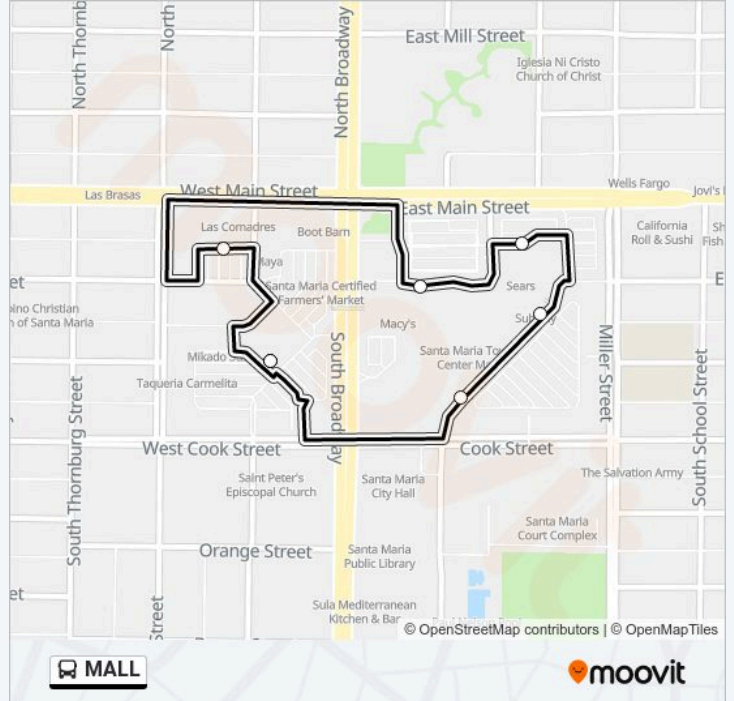

Get The App

The MALL bus line has one route. For regular weekdays, their operation hours are:

(1) : 10:30 AM - 5:15 PM

Use the Moovit App to find the closest MALL bus station near you and find out when is the next MALL bus arriving.

Direction:

7 stops

[VIEW LINE SCHEDULE](#)

210 Town Center West - Shuttle

110 S. Pine - Shuttle

138 Town Center East - Shuttle

North Town Center West - Shuttle

Food Court Town Center East - Shuttle

Regal Edward's Town Center East - Shuttle

210 Town Center West - Shuttle

MALL bus Time Schedule

Route Timetable:

Sunday	10:30 AM - 5:15 PM
Monday	10:30 AM - 5:15 PM
Tuesday	10:30 AM - 5:15 PM
Wednesday	10:30 AM - 5:15 PM
Thursday	10:30 AM - 5:15 PM
Friday	10:30 AM - 5:15 PM
Saturday	10:30 AM - 5:15 PM

MALL bus Info

Direction:

Stops: 7

Trip Duration: 15 min

Line Summary:

MALL bus time schedules and route maps are available in an offline PDF at moovitapp.com. Use the Moovit App to see live bus times, train schedule or subway schedule, and step-by-step directions for all public transit in San Luis Obispo.