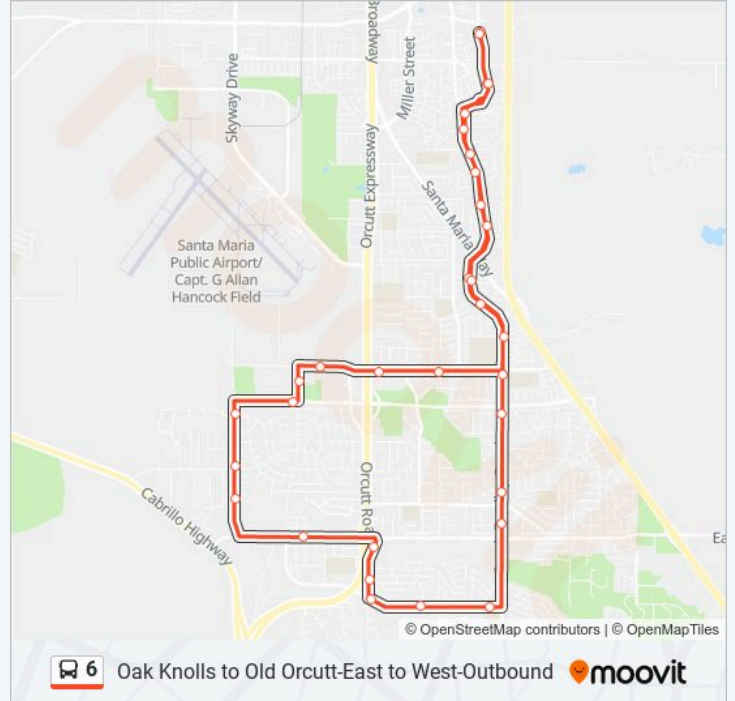

### Direction:

32 stops

[VIEW LINE SCHEDULE](#)

- Bradley at Crossroads (Walmart) Ob
- S. Bradley at Bello Rd. (Ob)
- S. College at Sunrise Drive
- S. College at Firefox Dr.
- S. College Dr at N. Ridge View Dr.
- S. Bradley at Francine Ln
- S. Bradley at Cambria Ave
- Bradley at Foster Rd (Righetti High School)
- Bradley at Country Hill
- Bradley at Basque
- Bradley at Clark (Oak Knolls)
- Rice Ranch Rd at Domino
- Rice Ranch Rd at Princeton
- Rice Ranch at Orcutt Rd
- Orcutt Rd at Valley View
- Orcutt Rd at Clark Ave
- Clark Ave at Pacific
- Blosser at Terrazzo
- Blosser Rd at Old Mill
- Blosser at Foxenwood
- Union Valley at California

### 6 bus Info

**Direction:**

**Stops:** 32

**Trip Duration:** 47 min

**Line Summary:**

California at Foster

Foster Rd at Foodbank

Foster Rd at Michelle

Foster Rd at Lockford

Bradley at Larch

S Bradley at Tierra Brisas

S. College Dr. at Quail Meadows East

S. College Dr at Blue Ridge Dr

S College at Sloan Terrace

S. Bradley Rd at Bello Rd (Ib)

Bradley at Crossroads (Walmart)