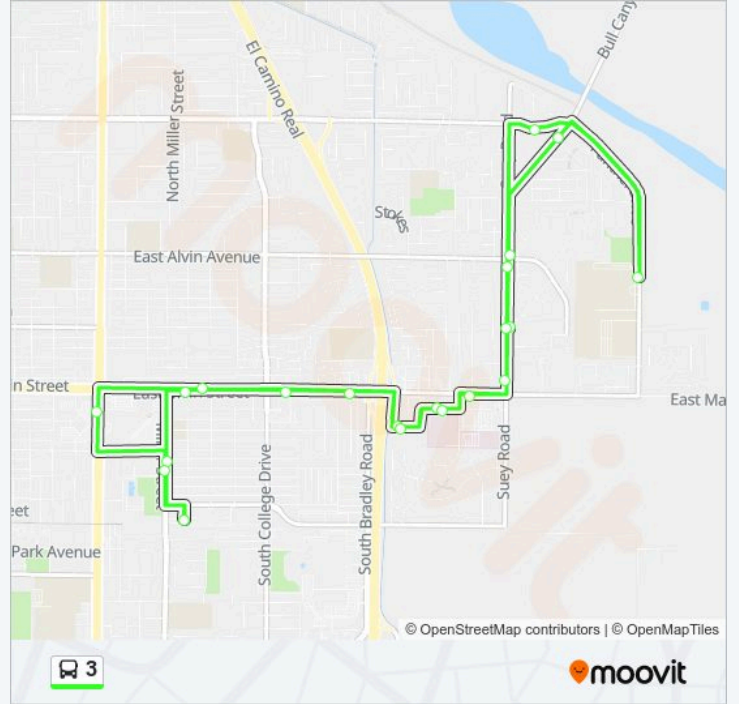

## Direction:

22 stops

[VIEW LINE SCHEDULE](#)

Transit Center

Miller at Cook (Outbound)

Main at School (Outbound)

Main at College

Main at Ranch

Suey at Alvin Ave (Inbound)

Suey at Fesler (Inbound)

Suey at Main

Church at N Palisades (Marian Hospital) (Inbound)

Cypress at N Nicholson (Inbound)

Main at Elizabeth (Inbound)

Broadway at Town Center West

## 3 bus Info

**Direction:**

**Stops:** 22

**Trip Duration:** 35 min

**Line Summary:**

Miller at Cook (Inbound)

Transit Center

3 bus time schedules and route maps are available in an offline PDF at [moovitapp.com](https://moovitapp.com). Use the Moovit App to see live bus times, train schedule or subway schedule, and step-by-step directions for all public transit in San Luis Obispo.

© 2024 Moovit - All Rights Reserved