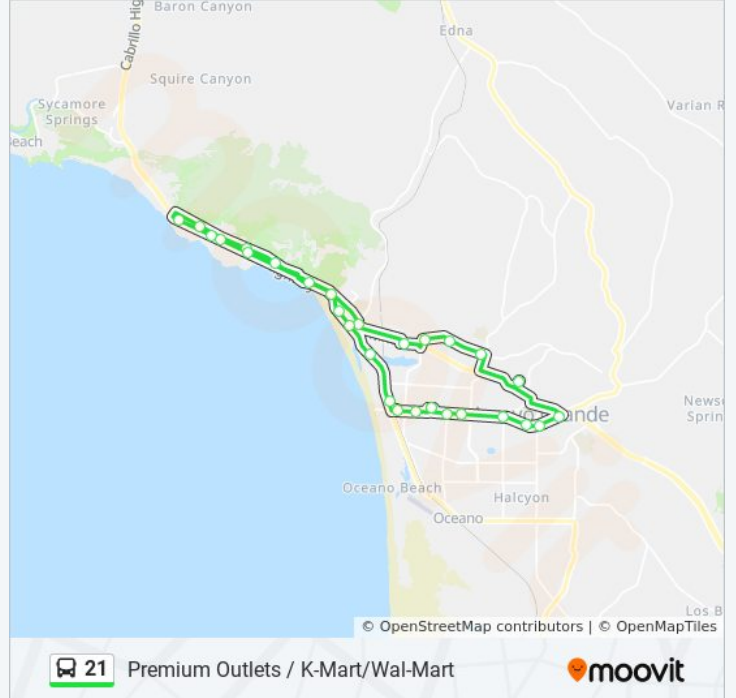

Direction: Premium Outlets / K-Mart/Wal-Mart

29 stops

[VIEW LINE SCHEDULE](#)

- Ramona Garden Park - Grover Beach
- West Grand Avenue @ 6th Street Wb
- West Grand Avenue @ 2nd Street Wb
- Highway 1 @ Le Sage Drive Nb
- South Dolliver Street @ Frady Lane Nb
- Dolliver Street @ Pomeroy Avenue Nb
- Dolliver St @ San Luis Ave
- Price Street @ Dolliver Street Nb
- Price Street @ Lighthouse Suites Nb
- Mattie Road @ Foothill Road Nb
- Mattie Road @ Pismo Beach City Hall
- Mattie Road @ Calle Valencia
- Spyglass Drive @ Shell Beach Road Nb
- Shell Beach Road @ Terrace Avenue Sb
- Shell Beach Road @ Cuyama Avenue Sb
- Shell Beach Road @ Pier Avenue Sb
- Price Street @ Stimson Street Sb
- Pismo Beach Premium Outlet Center
- James Way @ 4th Street Sb
- James Way @ Ridge Road Sb
- James Way @ Oak Park Boulevard Sb
- Town Center Driver/Walmart Shopping Center

21 bus Info

Direction: Premium Outlets / K-Mart/Wal-Mart
Stops: 29
Trip Duration: 60 min
Line Summary:

East Grand Avenue at El Camino Real

East Grand Avenue @ Halcyon Road Wb

East Grand Avenue @ Rabobank Bank Wb

East Grand Avenue @ Elm Street Wb

West Grand Avenue @ 16th Street Wb

West Grand Avenue @ 13th Street Wb

Ramona Garden Park - Grover Beach

21 bus time schedules and route maps are available in an offline PDF at moovitapp.com. Use the [Moovit App](#) to see live bus times, train schedule or subway schedule, and step-by-step directions for all public transit in San Luis Obispo.