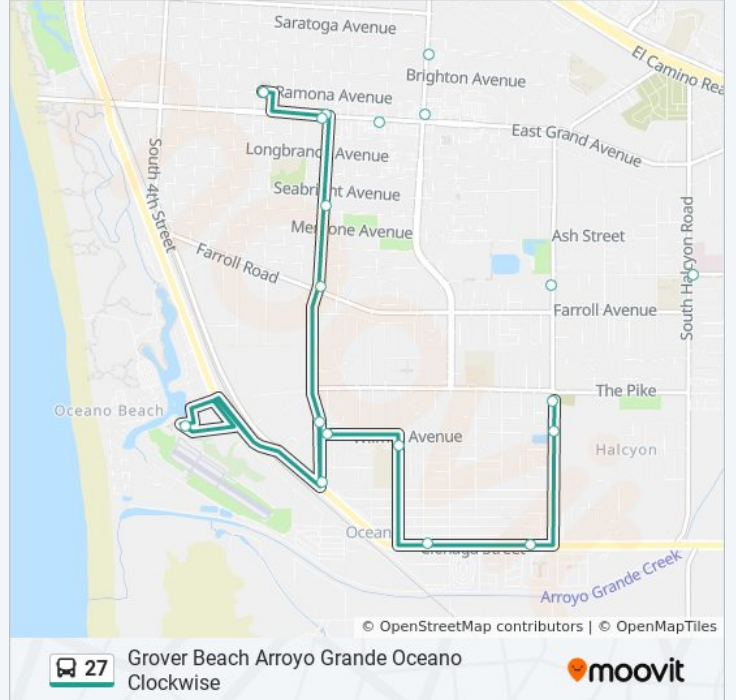

Grover Beach Arroyo Grande Oceano Clockwise

Get The App

The 27 bus line Grover Beach Arroyo Grande Oceano Clockwise has one route. For regular weekdays, their operation hours are:

(1) Arroyo Grande > Oceano Clockwise: 6:03 AM - 7:32 PM

Use the Moovit App to find the closest 27 bus station near you and find out when is the next 27 bus arriving.

Direction: Arroyo Grande > Oceano Clockwise
 24 stops
[VIEW LINE SCHEDULE](#)

27 bus Time Schedule
 Arroyo Grande > Oceano Clockwise Route
 Timetable:

Sunday	Not Operational
Monday	6:03 AM - 7:32 PM
Tuesday	6:03 AM - 7:32 PM
Wednesday	6:03 AM - 7:32 PM
Thursday	6:03 AM - 7:32 PM
Friday	6:03 AM - 7:32 PM
Saturday	Not Operational

- Ramona Garden Park - Grover Beach
- West Grand Avenue @ 13th Street Eb
- West Grand Avenue @ 16th Street Eb
- Oak Park Blvd at Grand (Nb)
- Oak Park Blvd at Newport (Nb)
- Town Center Driver/Walmart Shopping Center
- East Grand Avenue @ West Branch Street Eb
- Fair Oaks at Traffic Way (Eb)
- Fair Oaks at Valley Road (Wb)
- Fair Oaks at S. Halcyon (Wb)
- S. Elm at Fair Oak (Sb)
- S. Elm at the Pike (Sb)
- South Elm Street @ Paul Place
- Highway 1 @ 25th Street (Wb)
- Highway 1 @ 21st Street (Wb)
- 19th at Oceano Community Center (Nb)
- Wilmar at 13th St. (Wb)
- 13th Street at Belridge Street
- Air Park Drive @ Mendel
- 13th Street at Highway 1
- 13th at Farroll (Nb)

27 bus Info
Direction: Arroyo Grande > Oceano Clockwise
Stops: 24
Trip Duration: 41 min
Line Summary:

13th And Trouville (Nb)

West Grand Avenue @ 13th Street Wb

Ramona Garden Park - Grover Beach

27 bus time schedules and route maps are available in an offline PDF at moovitapp.com. Use the [Moovit App](#) to see live bus times, train schedule or subway schedule, and step-by-step directions for all public transit in San Luis Obispo.