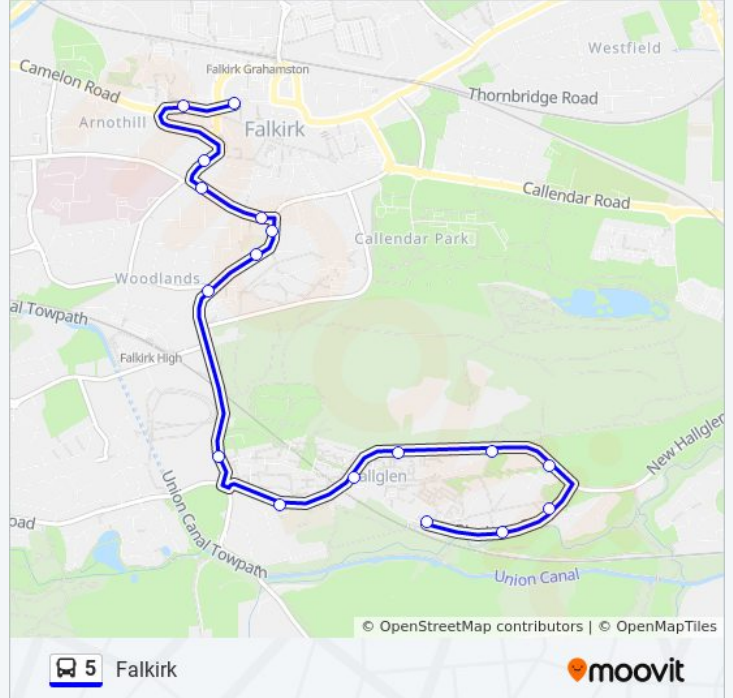

Direction: Falkirk

20 stops

[VIEW LINE SCHEDULE](#)

- Dawson Centre, Bainsford
- Before Torridon Ave, Langlees
- Torridon Avenue, Langlees
- Inver Court, Langlees
- Tay Street, Langlees
- Davids Loan, Langlees
- Langlees Street, Langlees
- Abbotsford House, Bainsford
- Abbotsford Street, Bainsford
- Haugh Street, Bainsford
- Foundry Street, Bainsford
- Carron Centre, Bainsford
- David`S Loan, Bainsford
- Merchiston Avenue, Bainsford
- John Street, Bainsford
- Dalderse Avenue, Grahamston
- Campfield Street, Grahamston
- Central Retail Park, Grahamston

5 bus Time Schedule

Falkirk Route Timetable:

Sunday	21:15
Monday	Not Operational
Tuesday	Not Operational
Wednesday	Not Operational
Thursday	Not Operational
Friday	Not Operational
Saturday	Not Operational

5 bus Info

Direction: Falkirk

Stops: 20

Trip Duration: 15 min

Line Summary: