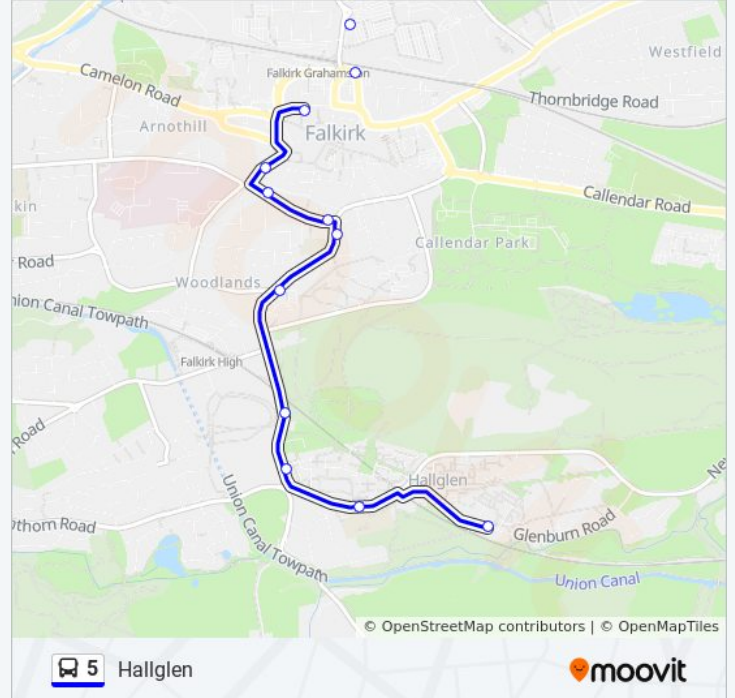

### 5 bus Info

**Direction:** Bainsford

**Stops:** 29

**Trip Duration:** 28 min

**Line Summary:**

Merchiston Avenue, Bainsford

David`S Loan, Bainsford

Carron Centre, Bainsford

### 5 bus Info

**Direction:** Hallglen

**Stops:** 29

**Trip Duration:** 29 min

**Line Summary:**

Weir Street, Falkirk

St Andrew`S Church, Falkirk

Howgate Car Park, Falkirk

Neilson Street, Falkirk

St Modans Court, Falkirk

Comely Park Terrace, Falkirk

High Station Road, Falkirk

Parkhead Cottages, Falkirk

Hallglen Road End, Falkirk

Hallglen Primary School, Hallglen

Annan Court, Hallglen