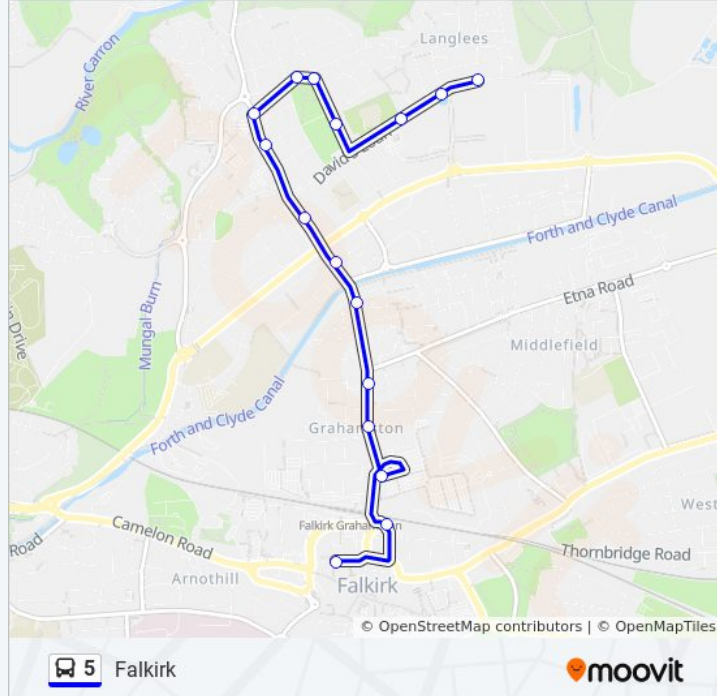

### 5 bus Info

**Direction:** Bainsford

**Stops:** 29

**Trip Duration:** 28 min

**Line Summary:**

Merchiston Avenue, Bainsford

David`S Loan, Bainsford

Carron Centre, Bainsford

**5 bus Info**

**Direction:** Falkirk

**Stops:** 20

**Trip Duration:** 15 min

**Line Summary:**

Weir Street, Falkirk

St Andrew`S Church, Falkirk

### Direction: Hallglen

29 stops

[VIEW LINE SCHEDULE](#)

Dawson Centre, Bainsford

Before Torridon Ave, Langlees

Torridon Avenue, Langlees

Inver Court, Langlees

Tay Street, Langlees

### 5 bus Info

**Direction:** Hallglen

**Stops:** 29

**Trip Duration:** 29 min

**Line Summary:**

Weir Street, Falkirk

St Andrew`S Church, Falkirk

Howgate Car Park, Falkirk