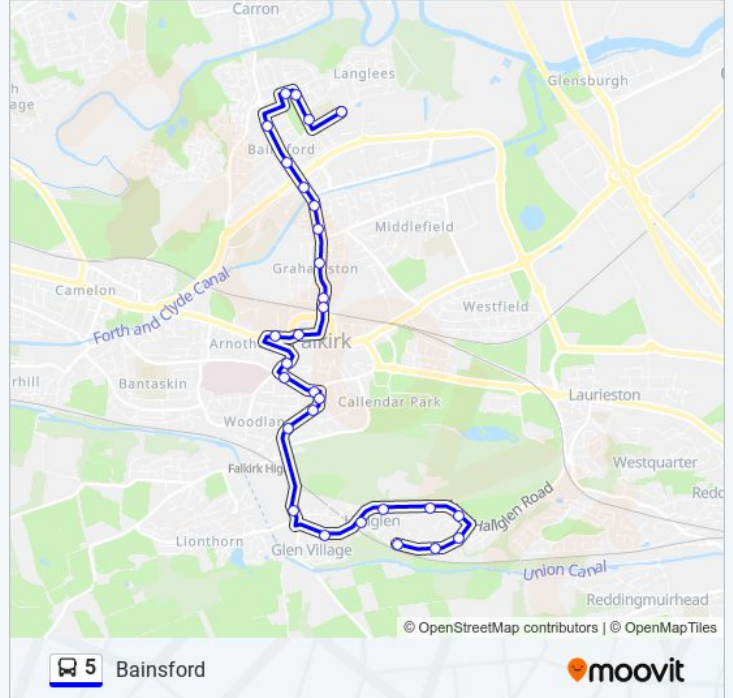

### 5 bus Info

**Direction:** Bainsford

**Stops:** 29

**Trip Duration:** 28 min

**Line Summary:**

Merchiston Avenue, Bainsford

David`S Loan, Bainsford

Carron Centre, Bainsford

Carronside Street, Bainsford

Haugh Street, Bainsford

Abbotsford Street, Bainsford

Dawson Centre, Bainsford

### Direction: Falkirk

17 stops

[VIEW LINE SCHEDULE](#)

Annan Court, Hallglen

Mudale Court, Hallglen

Merkland Drive, Hallglen

Findhorn Place, Hallglen

Garry Place, Hallglen

### 5 bus Info

**Direction:** Hallglen

**Stops:** 29

**Trip Duration:** 29 min

**Line Summary:**

Weir Street, Falkirk

St Andrew`S Church, Falkirk

Howgate Car Park, Falkirk