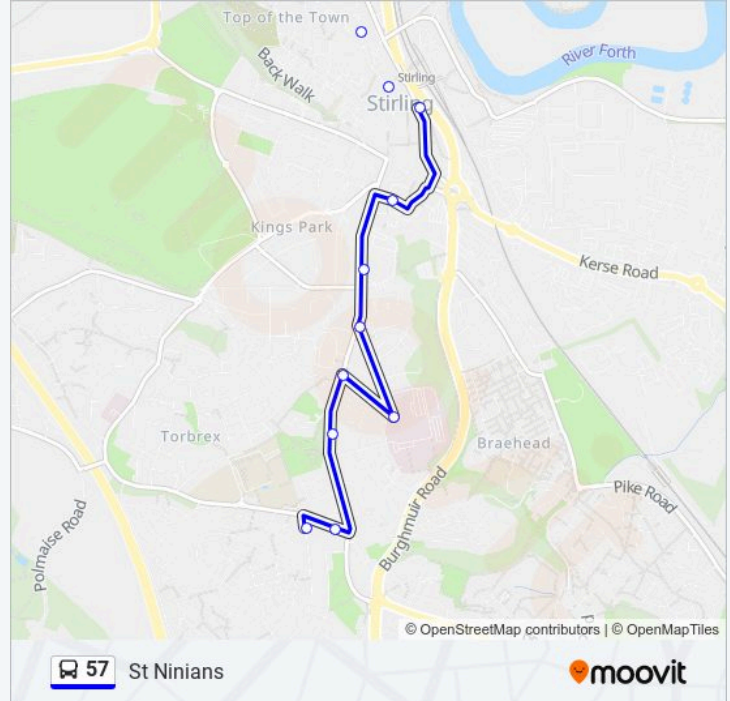

Direction: Raploch

Stops: 31

Trip Duration: 30 min

Line Summary:

Haig Avenue, Raploch

Mcperson Drive, Raploch

Ivanhoe Place, Raploch

Raploch Campus, Raploch

Mcperson Drive, Raploch

Haig Avenue, Raploch

Keir Avenue, Raploch

Scott Street, Raploch

Orchard House Hospital, Stirling

The Cowane Centre, Stirling

Wallace Street, Stirling

Sheriff Court, Stirling

57 bus Info

Direction: St Ninians

Stops: 25

Trip Duration: 27 min

Line Summary:

Viewforth Main Entrance, Stirling

The Woodlands, Stirling

Stirling Care Village, Stirling

Police Headquarters, Stirling

Beechwood Park, St Ninians

Lidl, St Ninians

Weaver Row, St Ninians

Direction: St Ninians

10 stops

[VIEW LINE SCHEDULE](#)

Weaver Row, St Ninians