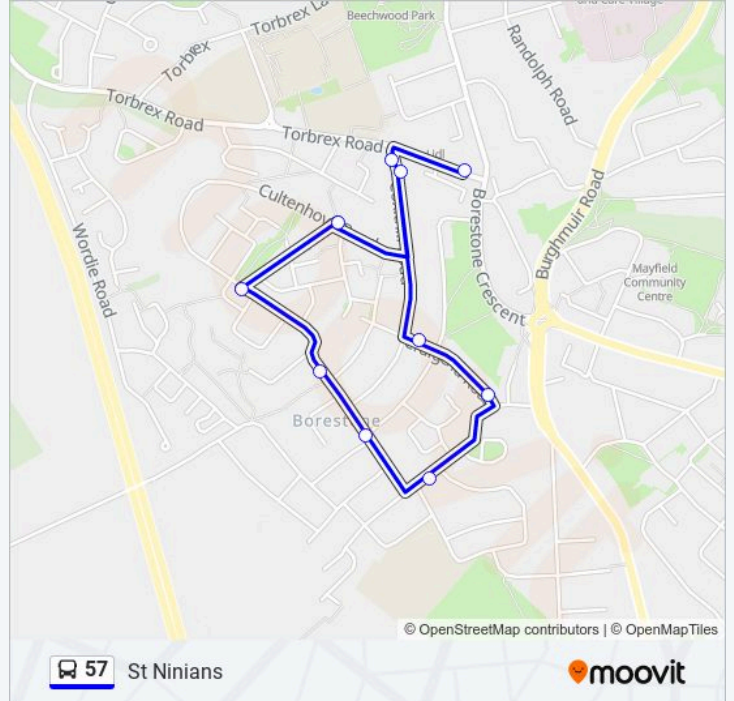

Direction: Raploch

Stops: 31

Trip Duration: 30 min

Line Summary:

Haig Avenue, Raploch

Mcperson Drive, Raploch

Ivanhoe Place, Raploch

Raploch Campus, Raploch

57 bus Info

Direction: St Ninians

Stops: 25

Trip Duration: 27 min

Line Summary:

Viewforth Main Entrance, Stirling

The Woodlands, Stirling

Stirling Care Village, Stirling

57 bus Info

Direction: St Ninians

Stops: 10

Trip Duration: 8 min

Line Summary:

Direction: Stirling

17 stops

[VIEW LINE SCHEDULE](#)

- Turning Circle, Raploch
- Huntly Crescent, Raploch
- Weir Street, Raploch
- Forth Carz, Raploch
- Woodside Road, Raploch
- Raploch Campus, Raploch
- Ivanhoe Place, Raploch
- Mcperson Drive, Raploch
- Haig Avenue, Raploch
- Keir Avenue, Raploch
- Scott Street, Raploch
- Orchard House Hospital, Stirling
- The Cowane Centre, Stirling
- Wallace Street, Stirling
- Sheriff Court, Stirling
- Stirling Baptist Church, Stirling
- Bus Station, Stirling