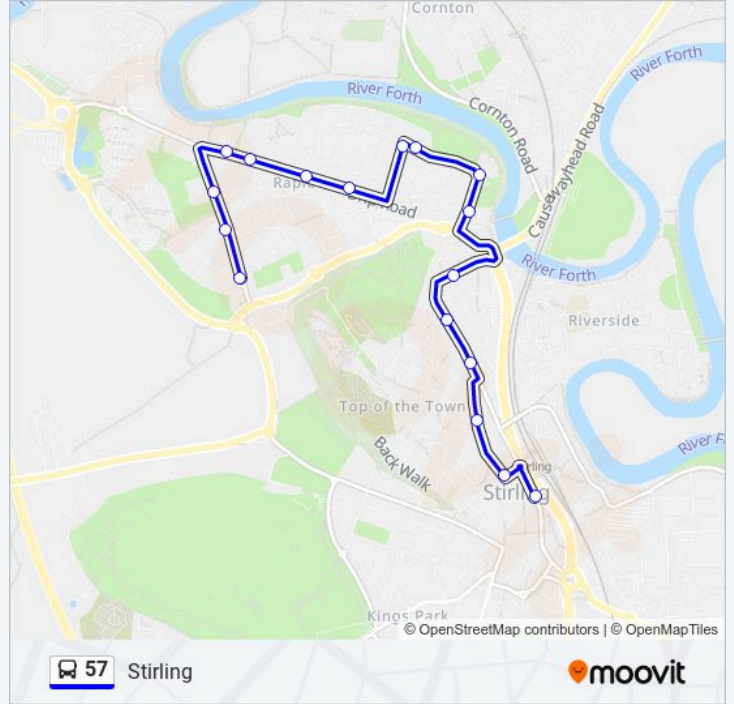

57 bus time schedules and route maps are available in an offline PDF at moovitapp.com. Use the Moovit App to see live bus times, train schedule or subway schedule, and step-by-step directions for all public transit in Scotland.

© 2024 Moovit - All Rights Reserved