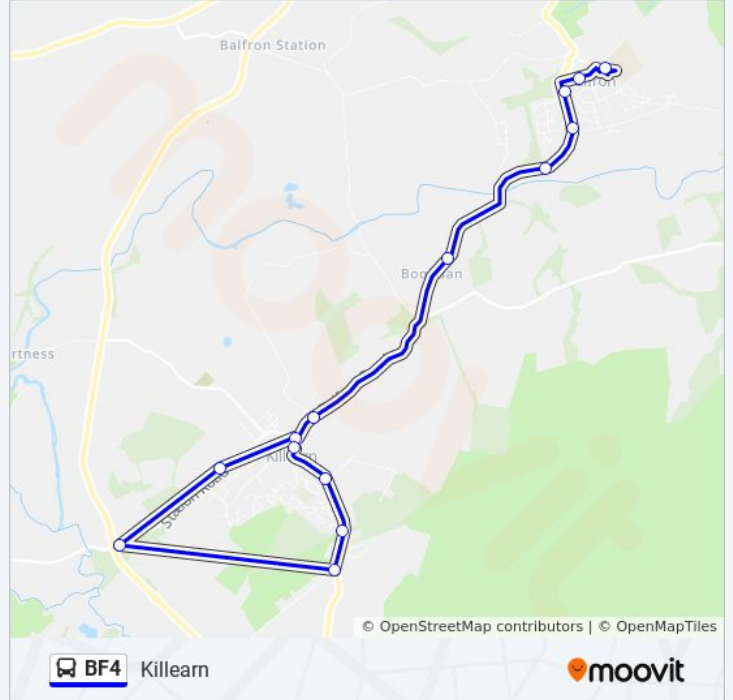

BF4 bus time schedules and route maps are available in an offline PDF at moovitapp.com. Use the [Moovit App](#) to see live bus times, train schedule or subway schedule, and step-by-step directions for all public transit in Scotland.

[About Moovit](#) • [MaaS Solutions](#) • [Supported Countries](#) • [Mooviter Community](#)

© 2024 Moovit - All Rights Reserved

Check Live Arrival Times