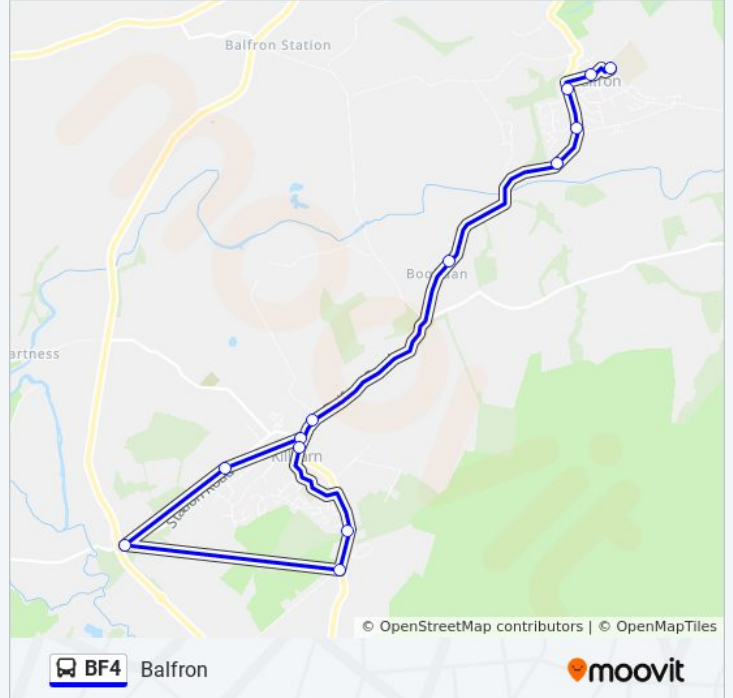

 BF4

Balfron

Get The App

The BF4 bus line (Balfron) has 2 routes. For regular weekdays, their operation hours are:

(1) Balfron: 8:07 AM(2) Killearn: 3:35 PM

Use the Moovit App to find the closest BF4 bus station near you and find out when is the next BF4 bus arriving.

Direction: Balfron

17 stops

[VIEW LINE SCHEDULE](#)

Health Centre, Killearn
Napier Road, Killearn
Roundabout, Blane Smithy
Westerton Farm, Killearn
Branziert Road, Killearn
Kirkhouse Road, Killearn
Post Office, Killearn
Parish Church, Killearn
Drumtian Road, Killearn
Blackhill Crossroads, Balfron
Jenny Gunns Loan, Boquhan
Ballindalloch Lodge, Balfron
Printers Row, Balfron
Clinic, Balfron
Coach House Inn, Balfron
Lomond Terrace, Balfron
High School, Balfron

BF4 bus Time Schedule

Balfron Route Timetable:

Sunday	Not Operational
Monday	8:07 AM
Tuesday	8:07 AM
Wednesday	8:07 AM
Thursday	8:07 AM
Friday	8:07 AM
Saturday	Not Operational

BF4 bus Info

Direction: Balfron

Stops: 17

Trip Duration: 30 min

Line Summary:

Direction: Killearn

17 stops

[VIEW LINE SCHEDULE](#)

- High School, Balfiron
- Lomond Terrace, Balfiron
- Co-Op, Balfiron
- Clinic, Balfiron
- Printers Row, Balfiron
- Ballindalloch Lodge, Balfiron
- Jenny Gunns Loan, Boquhan
- Blackhill Crossroads, Balfiron
- Drumtian Road, Killearn
- Health Centre, Killearn
- Napier Road, Killearn
- Roundabout, Blane Smithy
- Westerton Farm, Killearn
- Branziert Road, Killearn
- Kirkhouse Road, Killearn
- Post Office, Killearn
- Parish Church, Killearn