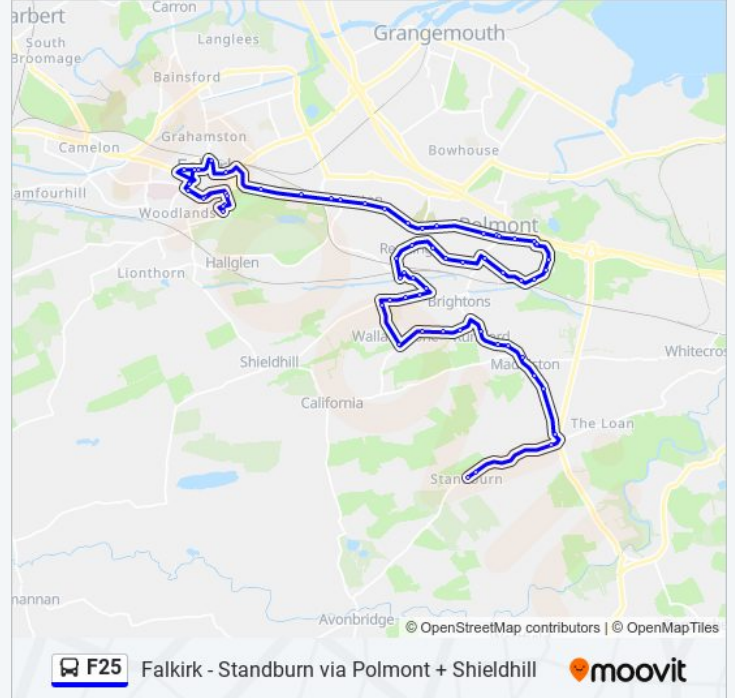

Weir Street, Falkirk

Gala Bingo, Falkirk

Moncks Road, Falkirk

Callendar Business Park, Falkirk

George Street, Laurieston

Mary Square, Laurieston

Dundas Crescent, Laurieston

Sandy Loan, Laurieston

North Gate, Westquarter

Grandsable Cemetery, Polmont

Weedingshall, Polmont

Millfield Drive, Polmont

Black Bull Inn, Polmont

Claremont Inn, Polmont

Zetland Terrace, Polmont

Gilston Crescent, Polmont

Glen Lyon Court, Polmont

Lawyers Crescent, Polmont

Taymouth Road, Polmont

Brechin Drive, Polmont

Glamis Gardens, Polmont

Lewis Road, Polmont

Lathallan Drive, Polmont

Health Centre, Polmont

St Margaret`S Primary School, Polmont

Tudor Court, Polmont

Kirkwood Avenue, Redding

Wholequarter Avenue, Redding

Tesco, Redding

Blair`S Cottages, Redding

Canal Bridge, Redding

Newlands Road, Brightons

Prison Service College, Reddingmuirhead