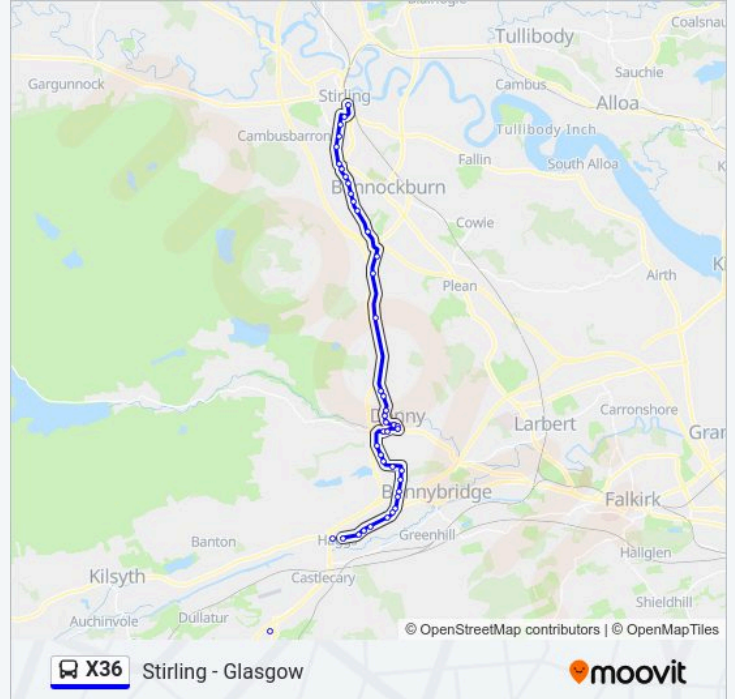

Church, Haggs

Opp Industrial Units, Longcroft

Station Road, Longcroft

Underwood Farm Road End, Longcroft

Broomridge Place, Dennyloanhead

Crown Hotel, Dennyloanhead

Glenview, Dennyloanhead

Park Avenue, Head Of Muir

Bankview Terrace, Head Of Muir

Drove Loan, Head Of Muir

Nethermains Road, Denny

Sutherland Drive, Denny

Braes View, Denny

Water Works, Denny

Johnstone Place, Denny

West Boreland Road, Denny

Dryburgh Avenue, Denny

Post Office, Denny

Co-Op, Denny

Chip Shop, Denny

Oak Hotel, Denny

Post Office, Dunipace

Church Lane, Dunipace

Telephone Exchange, Dunipace

Ingleston Avenue, Dunipace

Easterton Farm, Auchenbowie

Layby, Auchenbowie

Bannockburn Interchange, Auchenbowie

Pirnhall Inn, Whins Of Milton

Home Bargains, Whins Of Milton

Milton Terrace, Whins Of Milton

1314 Inn, Whins Of Milton