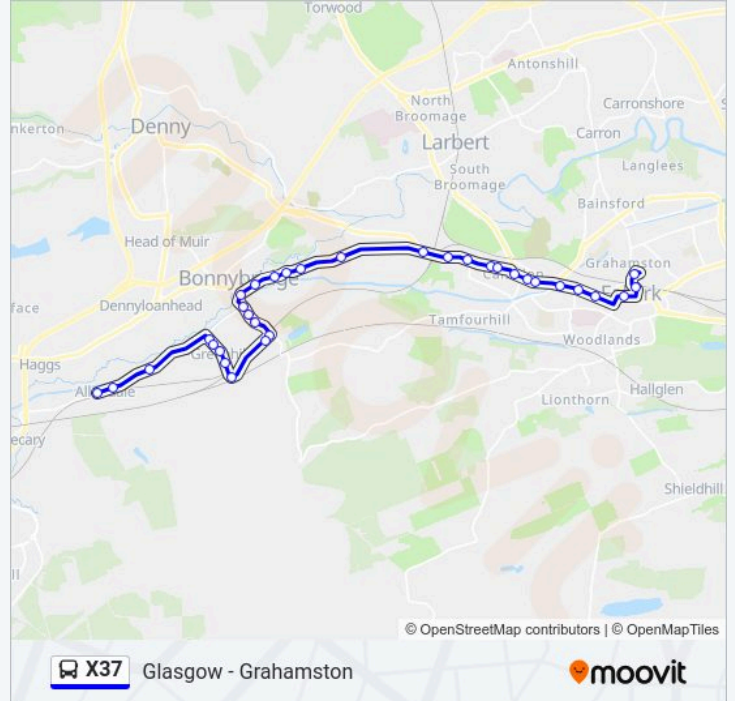

Direction: Allandale

Stops: 33

Trip Duration: 1461 min

Line Summary:

Antonine Primary School, High Bonnybridge
 St Joseph`S Primary School, High Bonnybridge
 Broomhill Road, High Bonnybridge
 Reilly Gardens, High Bonnybridge
 Glenyards Road, Greenhill
 Laurelbank Avenue, Greenhill
 Atrium Way, Greenhill
 Turning Circle, Greenhill
 Seabegs Place, Greenhill
 Underwood Cottage, Allandale
 Allandale Cottages, Allandale
 Post Office, Allandale