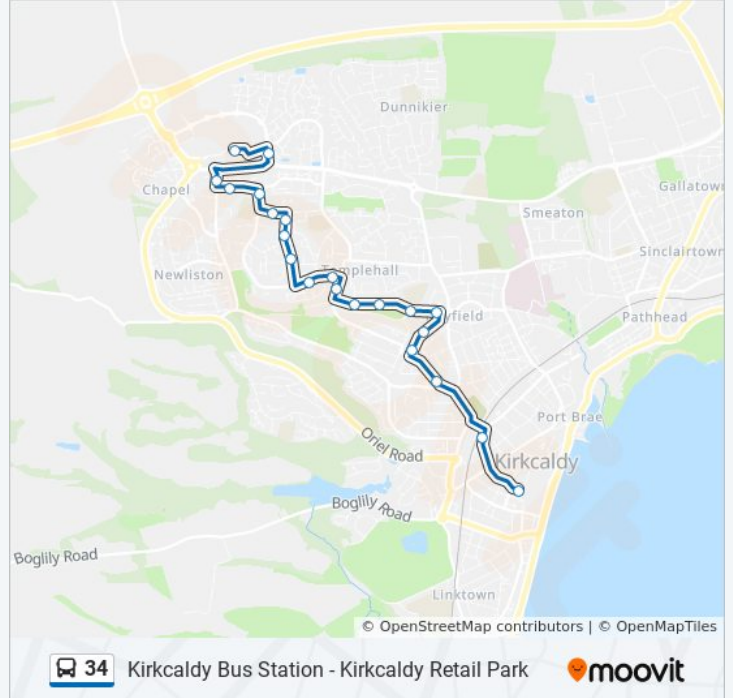

Use the Moovit App to find the closest 34 bus station near you and find out when is the next 34 bus arriving.

Direction: Chapel

21 stops

[VIEW LINE SCHEDULE](#)

- Bus Station, Kirkcaldy
- Railway Station Stance C, Kirkcaldy
- Forth Park Drive, Sauchenbush
- Mormon Church, Sauchenbush
- Winifred Crescent, Sauchenbush
- Hendry Crescent, Sauchenbush
- Valley Gardens South, Sauchenbush
- Valley Gardens Park, Sauchenbush
- Morven Grove, Sauchenbush
- Dunearn Drive, Templehall
- Templehall Shops, Templehall
- Cawdor Crescent, Torbain
- Atholl Terrace, Torbain
- Kenmore Terrace, Torbain
- Birnam Road, Torbain
- Birnam Road Shops, Templehall
- Lindores Drive, Torbain
- Tummel Drive, Chapel
- Broom Gardens, Torbain
- Rowanbrae Roundabout, Chapel
- Fife Central Retail Park, Chapel

34 bus Info

Direction: Chapel

Stops: 21

Trip Duration: 15 min

Line Summary:

Direction: Kirkcaldy

46 stops

[VIEW LINE SCHEDULE](#)

34 bus Info

Direction: Kirkcaldy

Stops: 46

Trip Duration: 40 min

Line Summary:

Broom Gardens, Torbain

Rowanbrae Roundabout, Chapel

Fife Central Retail Park, Chapel

The Buccaneer, Templehall

Sidlaw Street, Templehall

Cramond Gardens, Templehall

Cheviot Road, Templehall

Hayfield Place, Hayfield

Hayfield Cemetery, Hayfield

Victoria Hospital North Gate, Hayfield

Victoria Hospital, Hayfield